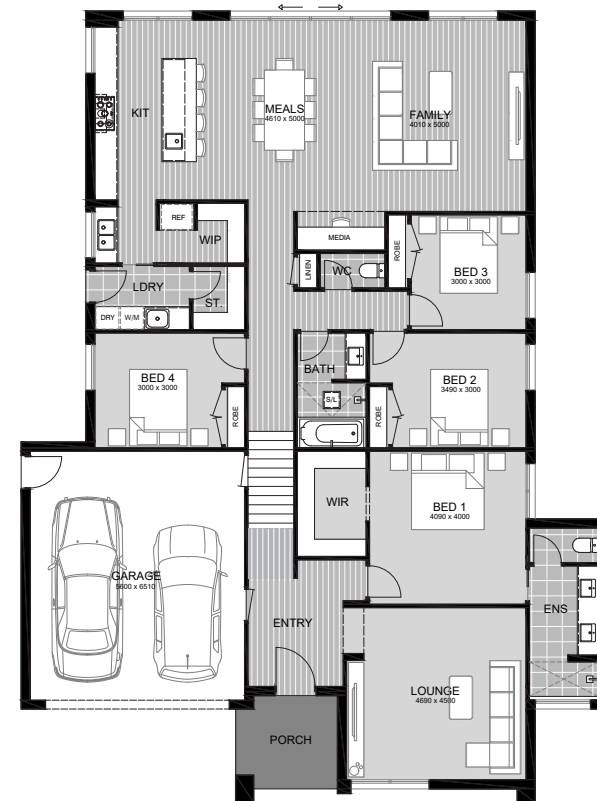

PLATINUM27SL

house+land
COMPLETE

1 Thyanver Court, Brown Hill

TURNKEY
PACKAGE

\$828,290*
LESS \$10K FOR FIRST HOME BUYERS

House & Inclusions: **\$488,290**
Land Value: **\$340,000**

UNBEATABLE PACKAGE INCLUSIONS

Site works H classification
7 star energy assessed
Facade options as shown
Premium vinyl plank & carpets
Premium materials and finishes
Stone benchtops

Joinery upgrades
Double glazing
Automatic garage door
Heating & cooling
Overhead cupboards to fridge
Concrete paving & driveway/
crossover

Elevation and Views

Nestled among distinguished residences in the highly coveted Janson Views estate, this expansive 800m2 allotment serves as the ideal canvas for creating your "forever home." With an elevated position, the allotment offers breath-taking views of the magnificent wetlands to the east and a panoramic perspective over Ballarat.