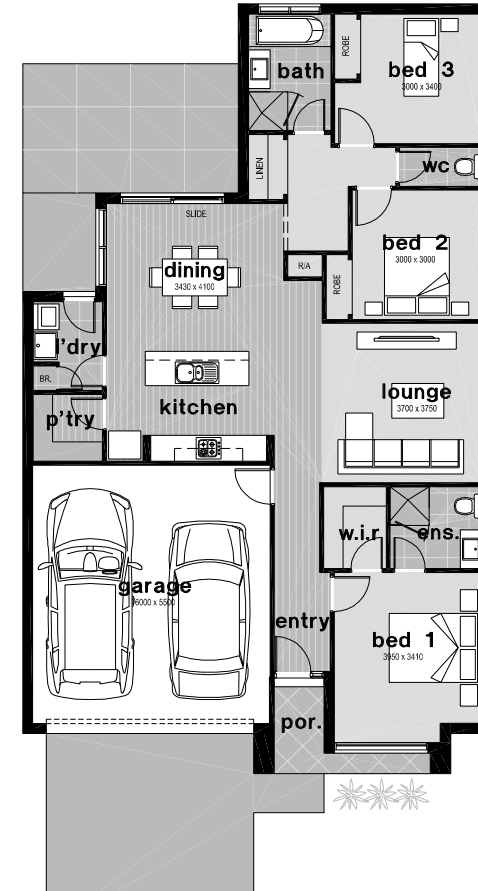

o'shannassy17

3 2 2

HARRIOTT
AT ARMSTRONG CREEK

**Lot 1244 Harriott Road,
Armstrong Creek.**
Land Size 350m²
Titles Q3 2022

house+land
COMPLETE

TURNKEY
PACKAGE

$693,100*

HOUSE & INCLUSIONS **$313,100**
LAND VALUE **$380,000**

LESS $10K FOR FIRST HOME BUYERS

UNBEATABLE PACKAGE INCLUSIONS

- ✔ Site works H classification
- ✔ 6 star energy assessed
- ✔ Facade options as shown
- ✔ Choice of 5 colour schemes
- ✔ Brickwork over windows
- ✔ Stainless steel appliances
- ✔ Refrigerated split system cooling
- ✔ Premium vinyl plank & carpets
- ✔ **Seasonal promotion pack**
- ✔ TV & fibre optic package
- ✔ Automatic garage door
- ✔ Gas ducted heating
- ✔ Concrete paving & driveway/crossover. Inc Alfresco

PROMPT START
& SHORT BUILD TIMES*

*Build commencement dependant on title availability *Land purchased separately from the selling agent: does not include purchasers stamp duty or legal fees.*No allowances for significant tree influence. *Owner to confirm land price and land availability with developer, and owner to sign REIV Contract for land portion with land owner and separate build contract with McMaster *H class slab construction subject to engineers inspection and slab design - excludes fill, rock & removal & retaining walls. *McMaster Homes reserves the right to withdraw this offer at anytime. * Pricing subject to review if land titling exceeds expected title availability date at time of signing the Agreement to Proceed.
CDBU 52303

MCMASTER

► call (03) 5333 3881
► visit mcmasterhomes.com.au

**COMPLETE HOME
BUYER'S PACKAGE**