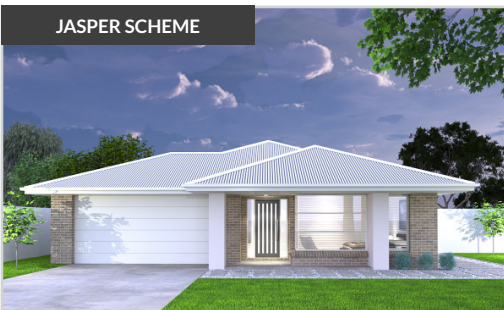

# Upgrade Your Home For Less

\$20K

INCLUSIONS

- + 8'6" Ceiling Height
- + Split System Cooling
- + Double Glazed Windows\*
- + 20 LED Downlights\*
- + 900mm Appliance Range
- + Stone Benchtop\*
- + Colorbond Roof

# Colour Schemes

Our Interior Designer has put together schemes that are in line with looks that are currently trending and colours that are popular with our clients.

Select one of these external & internal schemes and streamline your build!