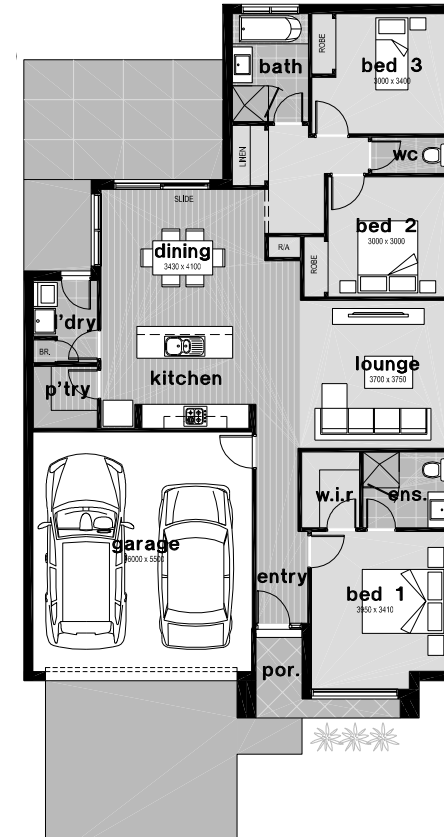

**PROMPT START
& SHORT BUILD TIMES***

*Build commencement dependant on title availability *Land purchased separately from the selling agent: does not include purchasers stamp duty or legal fees.*No allowances for significant tree influence. *Owner to confirm land price and land availability with developer, and owner to sign REIV Contract for land portion with land owner and separate build contract with McMaster *H class slab construction subject to engineers inspection and slab design - excludes fill, rock & removal & retaining walls. *McMaster Homes reserves the right to withdraw this offer at anytime.
CDBU 52303

MCMMASTER

▶ call (03) 5333 3881
▶ visit mcmasterhomes.com.au

**COMPLETE HOME
BUYER'S PACKAGE**