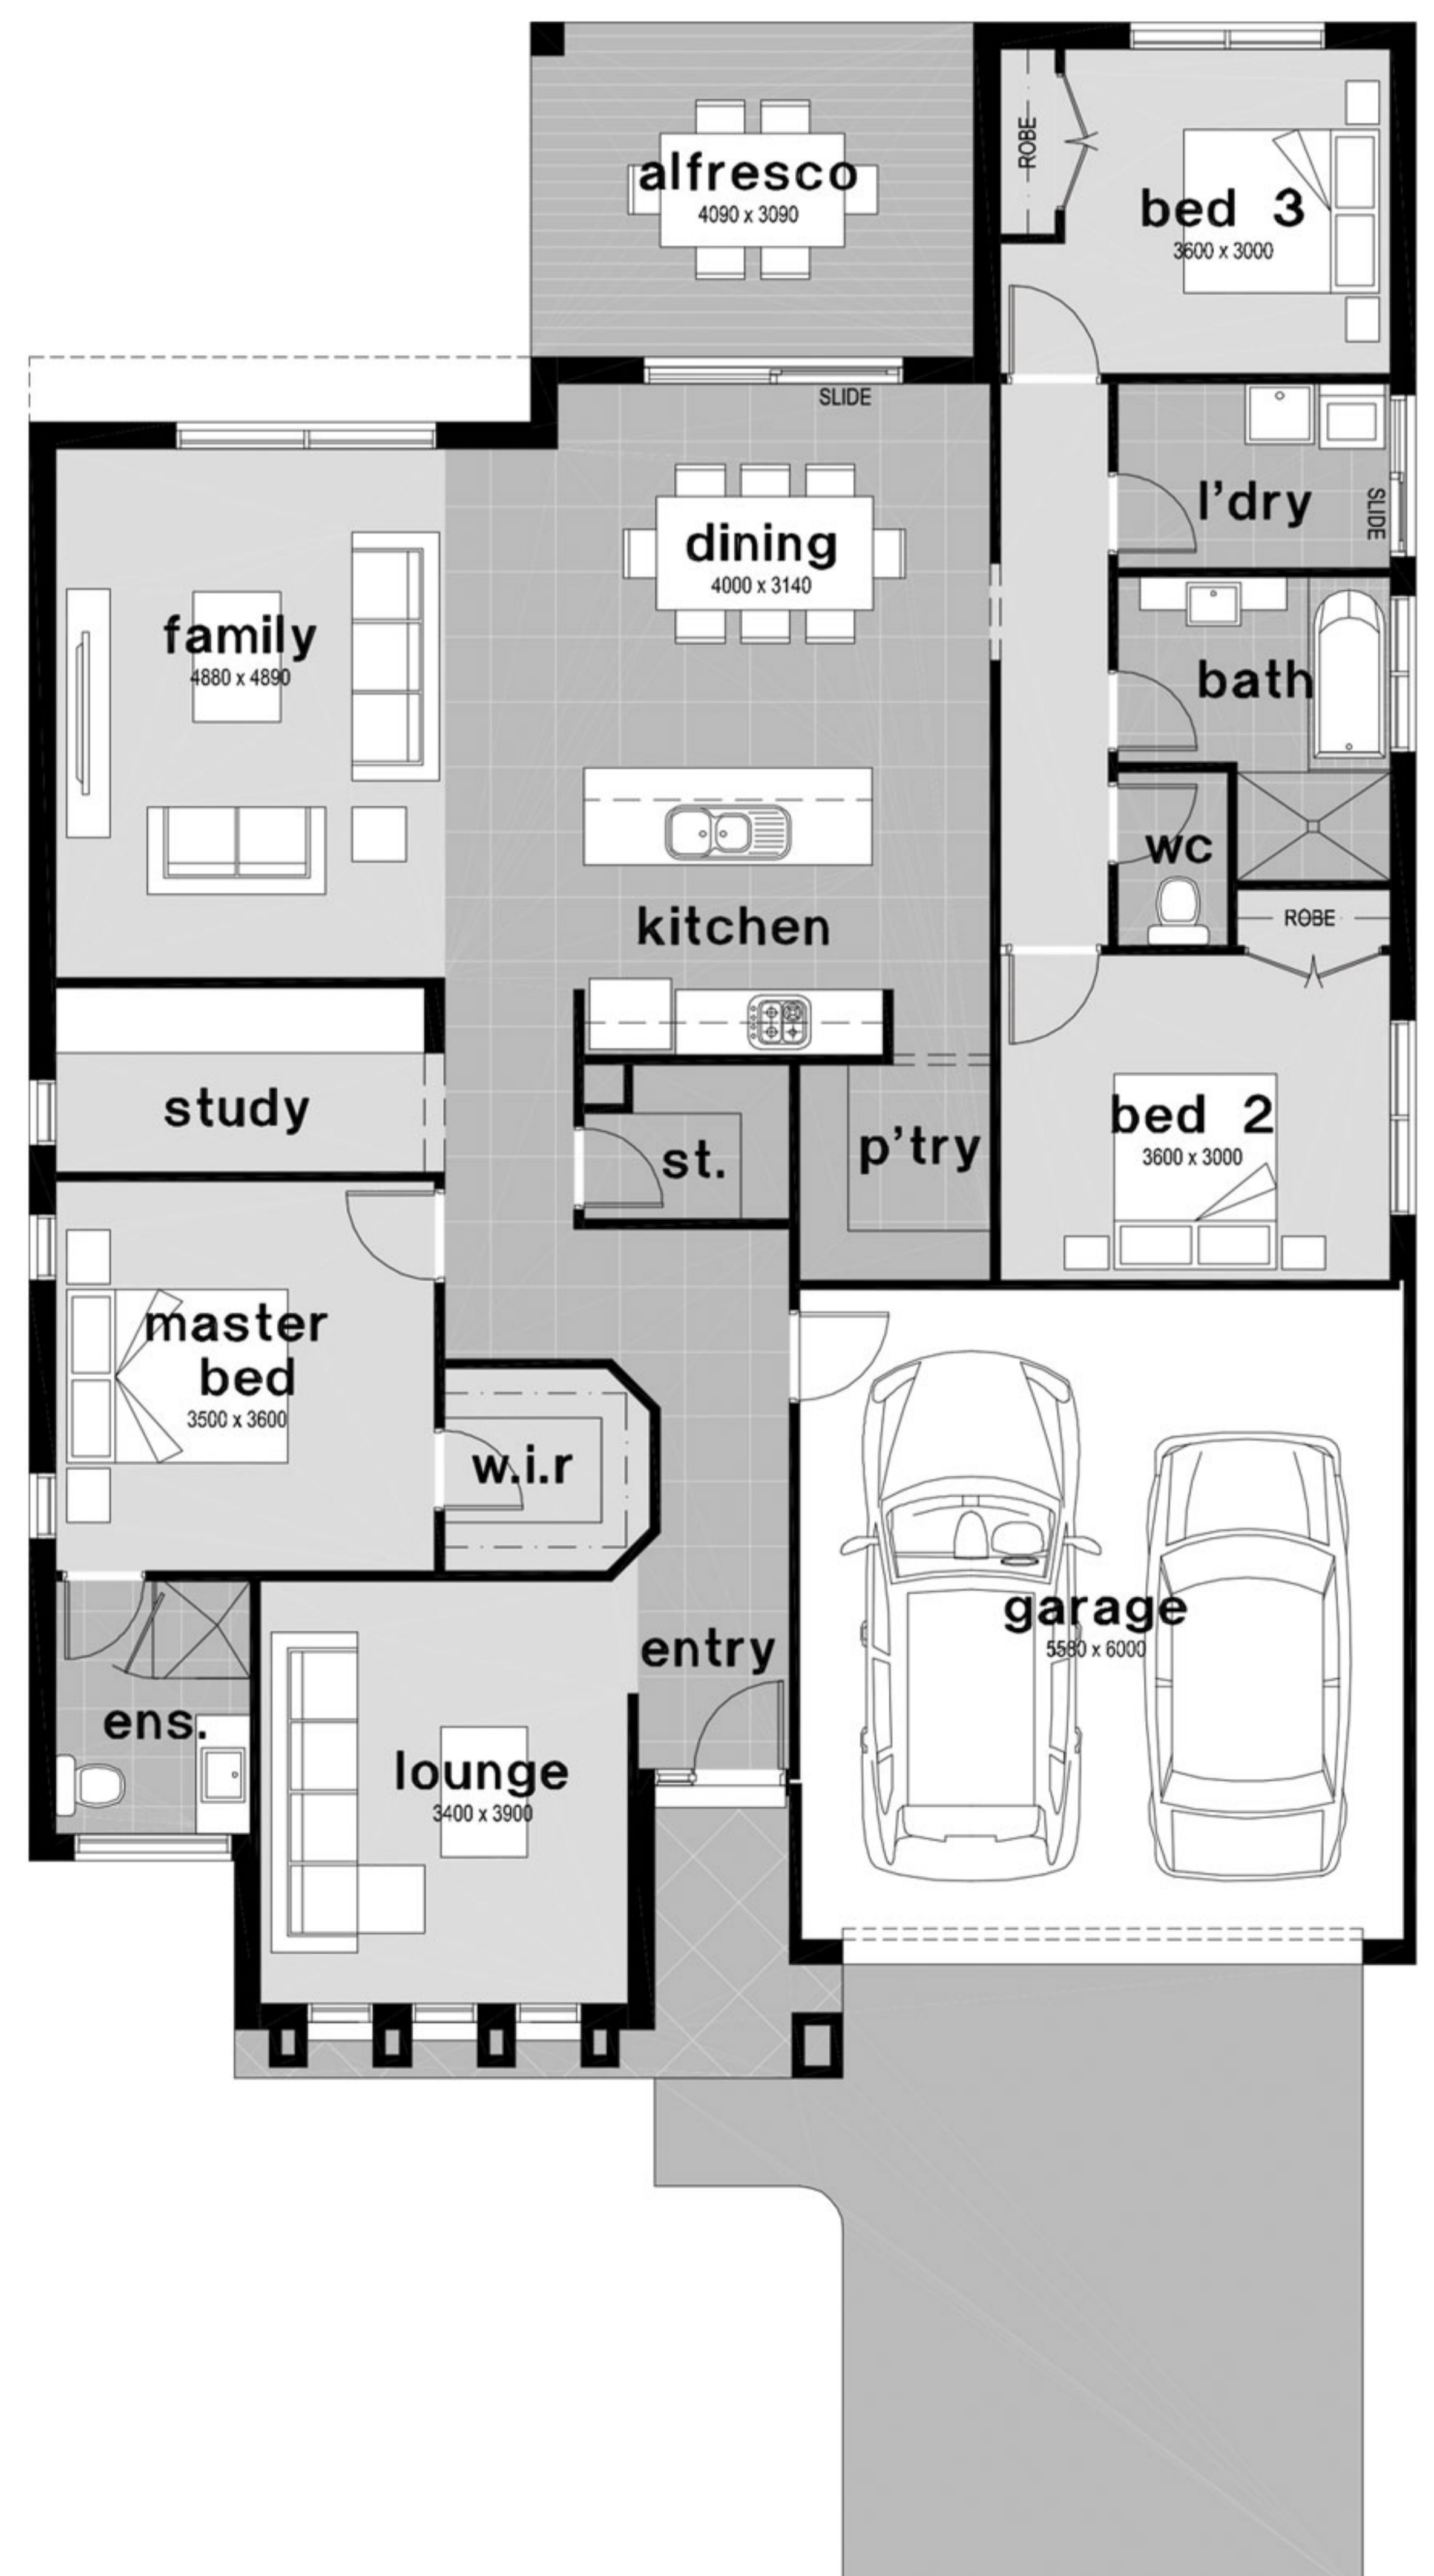

verve22 Option Three

 3
  2
  2

option two

option three

House Area	162.74m ²	17.52 squares
Garage Area	35.60m ²	3.83 squares
Alfresco & Porch Area	12.63m ²	1.36 squares
Total Area	210.97m ²	22.71 squares
House Length	18.98 metres	
House Width	12.80 metres	