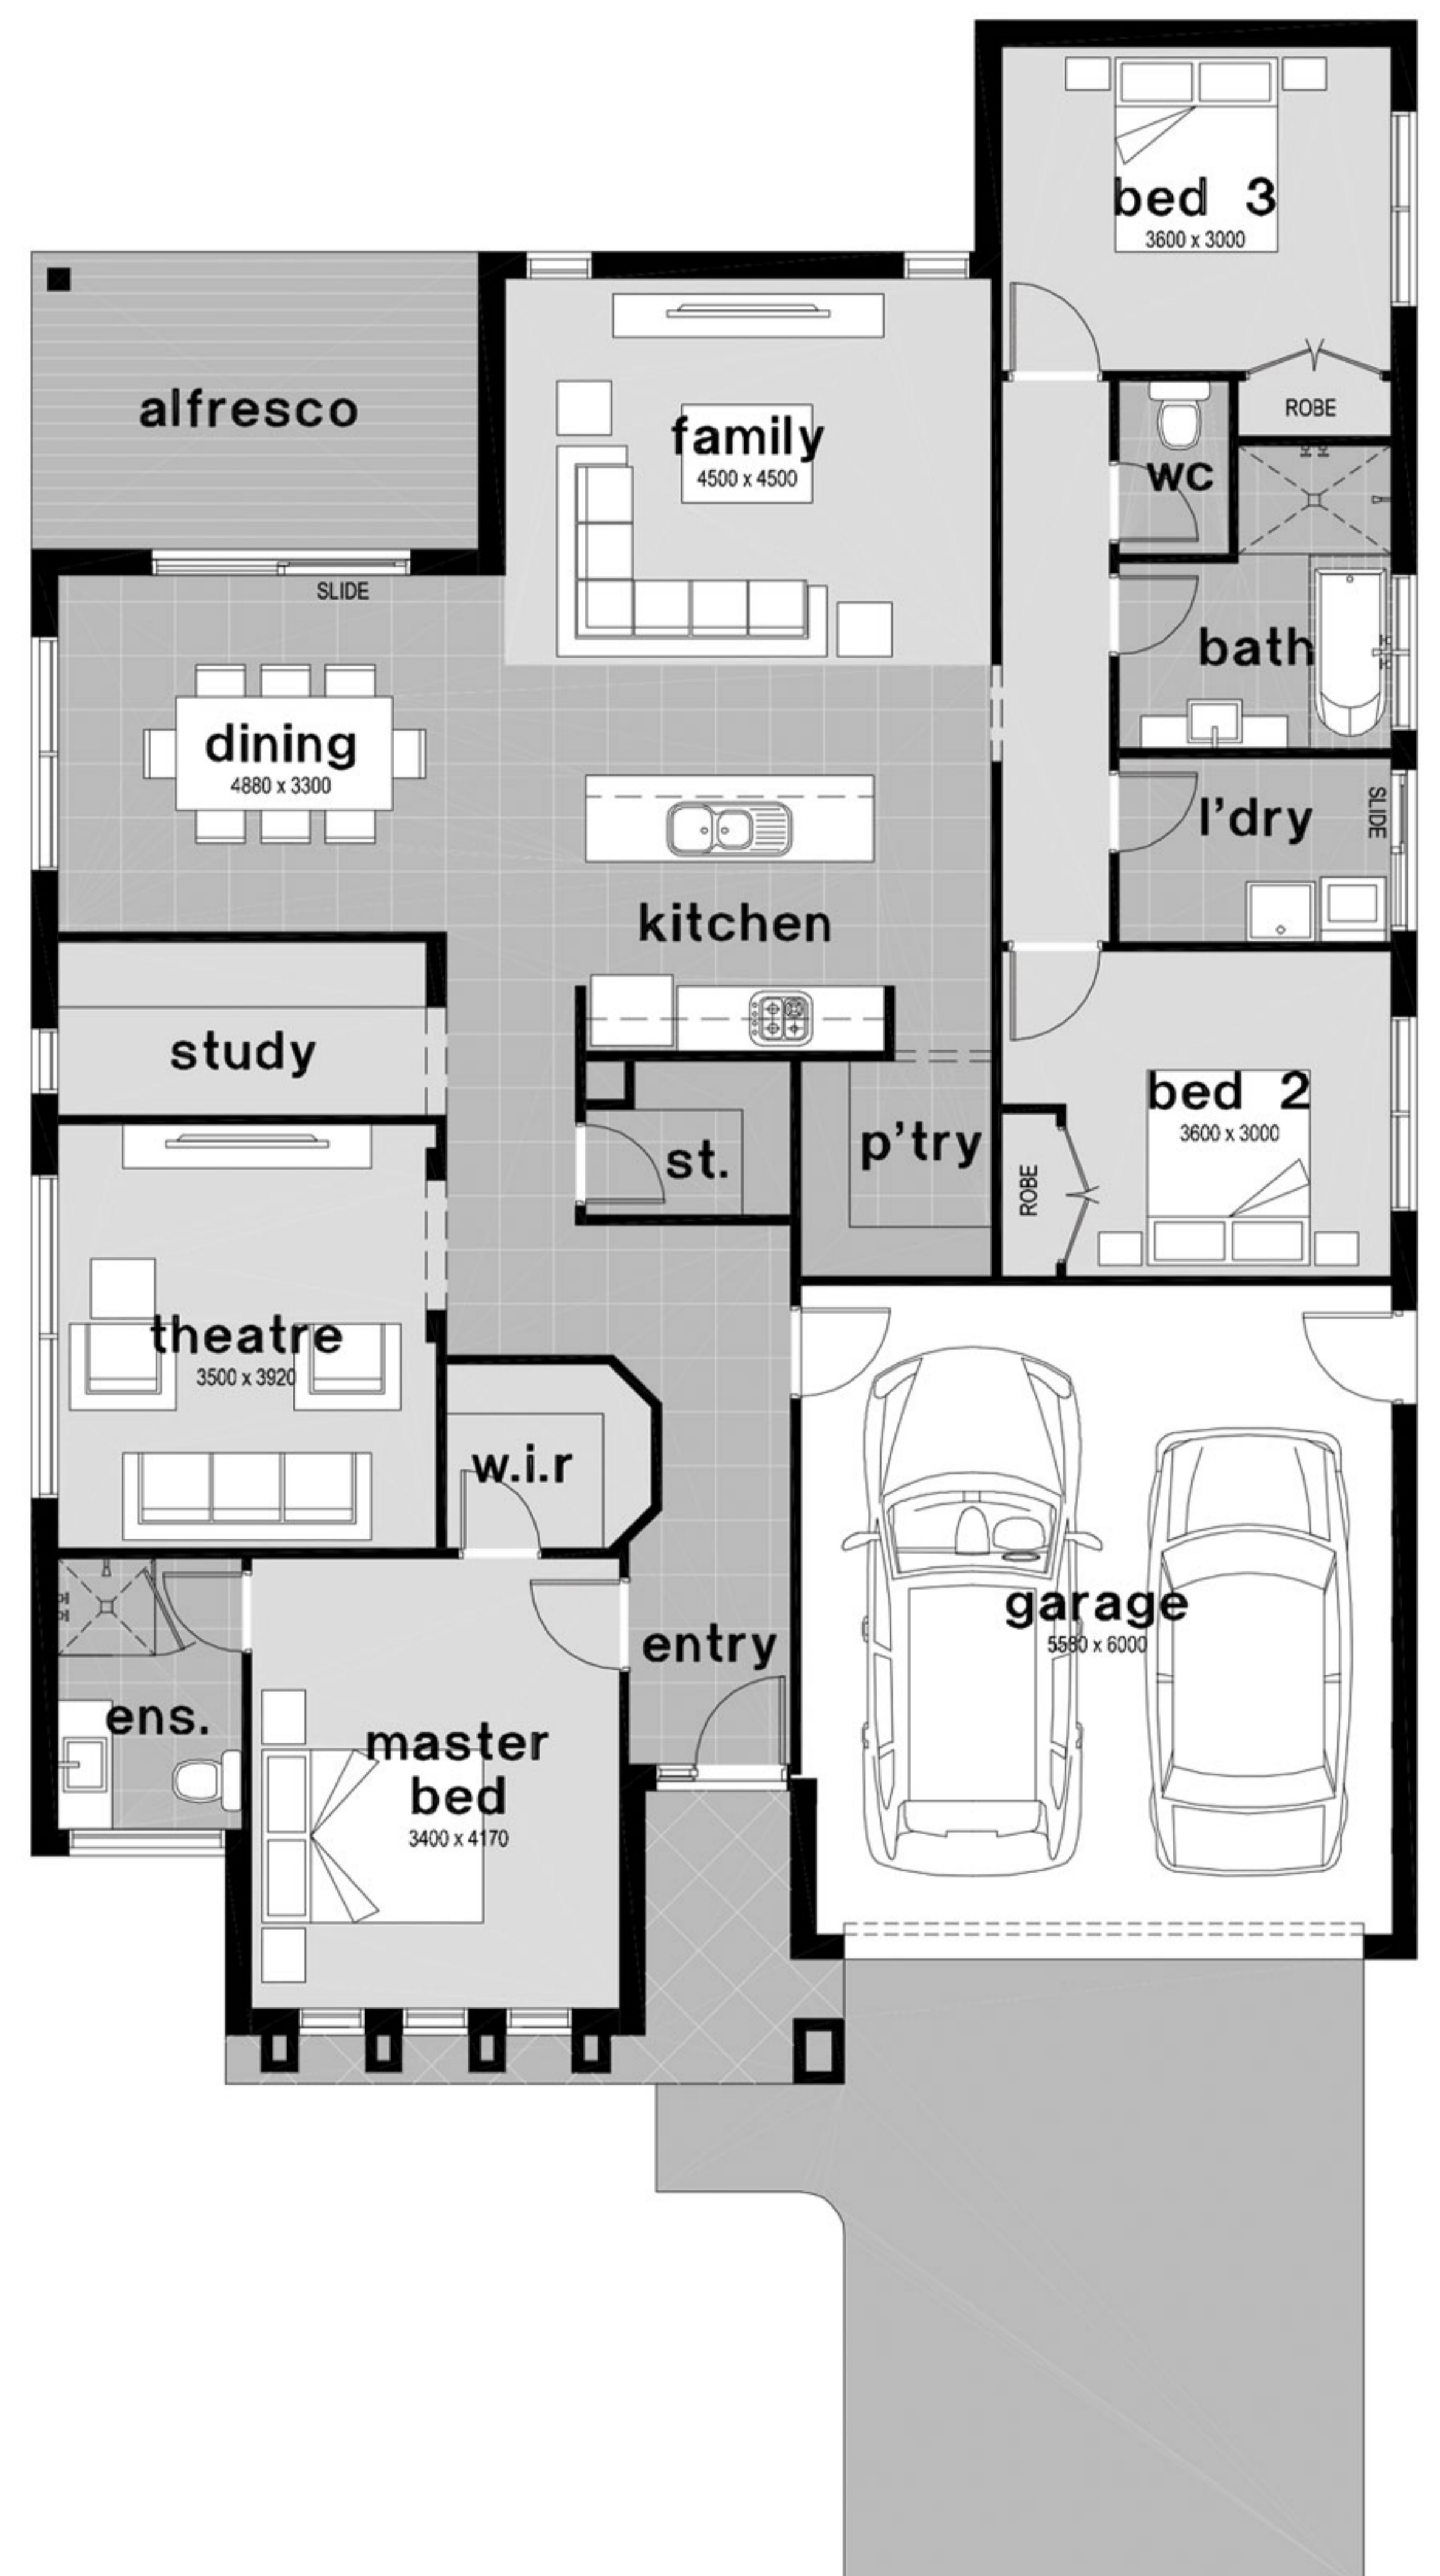

verve22 Option Two

 3
  2
  2

option two

option three

House Area	162.89m ²	17.53 squares
Garage Area	35.60m ²	3.83 squares
Alfresco & Porch Area	12.63m ²	1.36 squares
Total Area	211.12m ²	22.72 squares
House Length	18.98 metres	
House Width	12.80 metres	