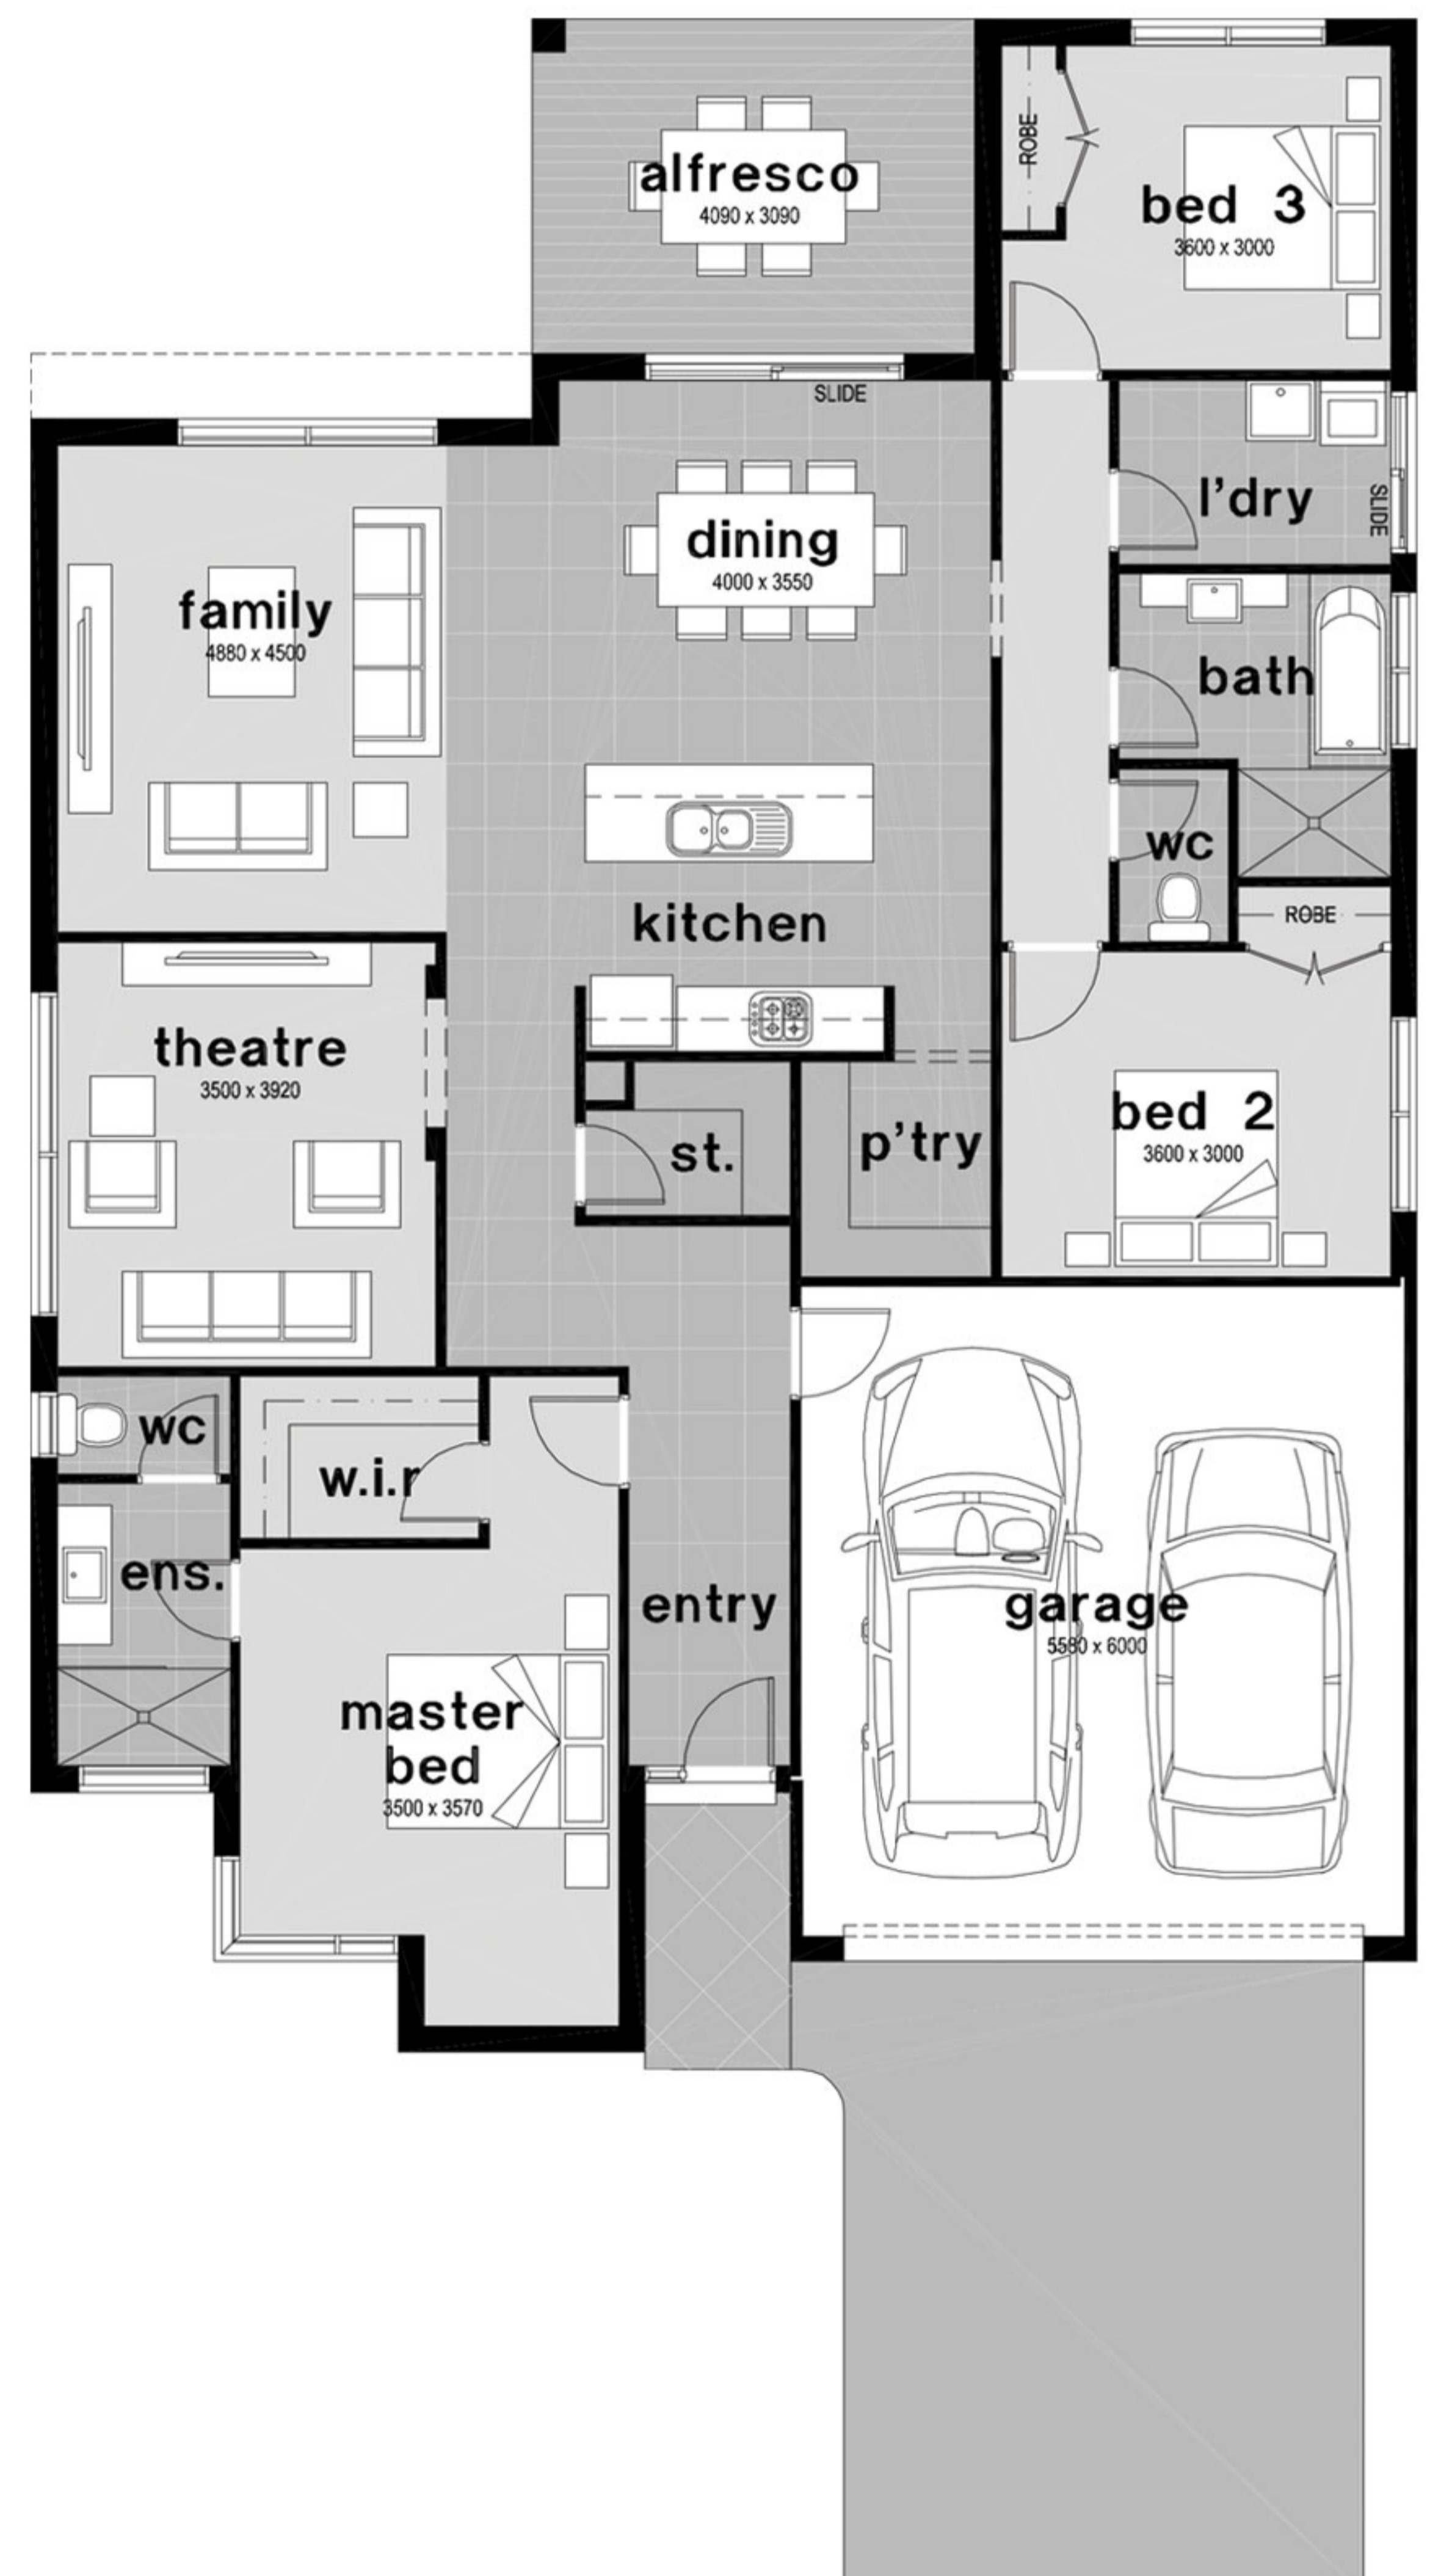

verve22 Option One

 3
  2
  2

option two

option three

House Area	161.35m ²	17.37 squares
Garage Area	35.60m ²	3.83 squares
Alfresco & Porch Area	12.63m ²	1.36 squares
Total Area	209.58m ²	22.56 squares
House Length	18.77 metres	
House Width	12.80 metres	