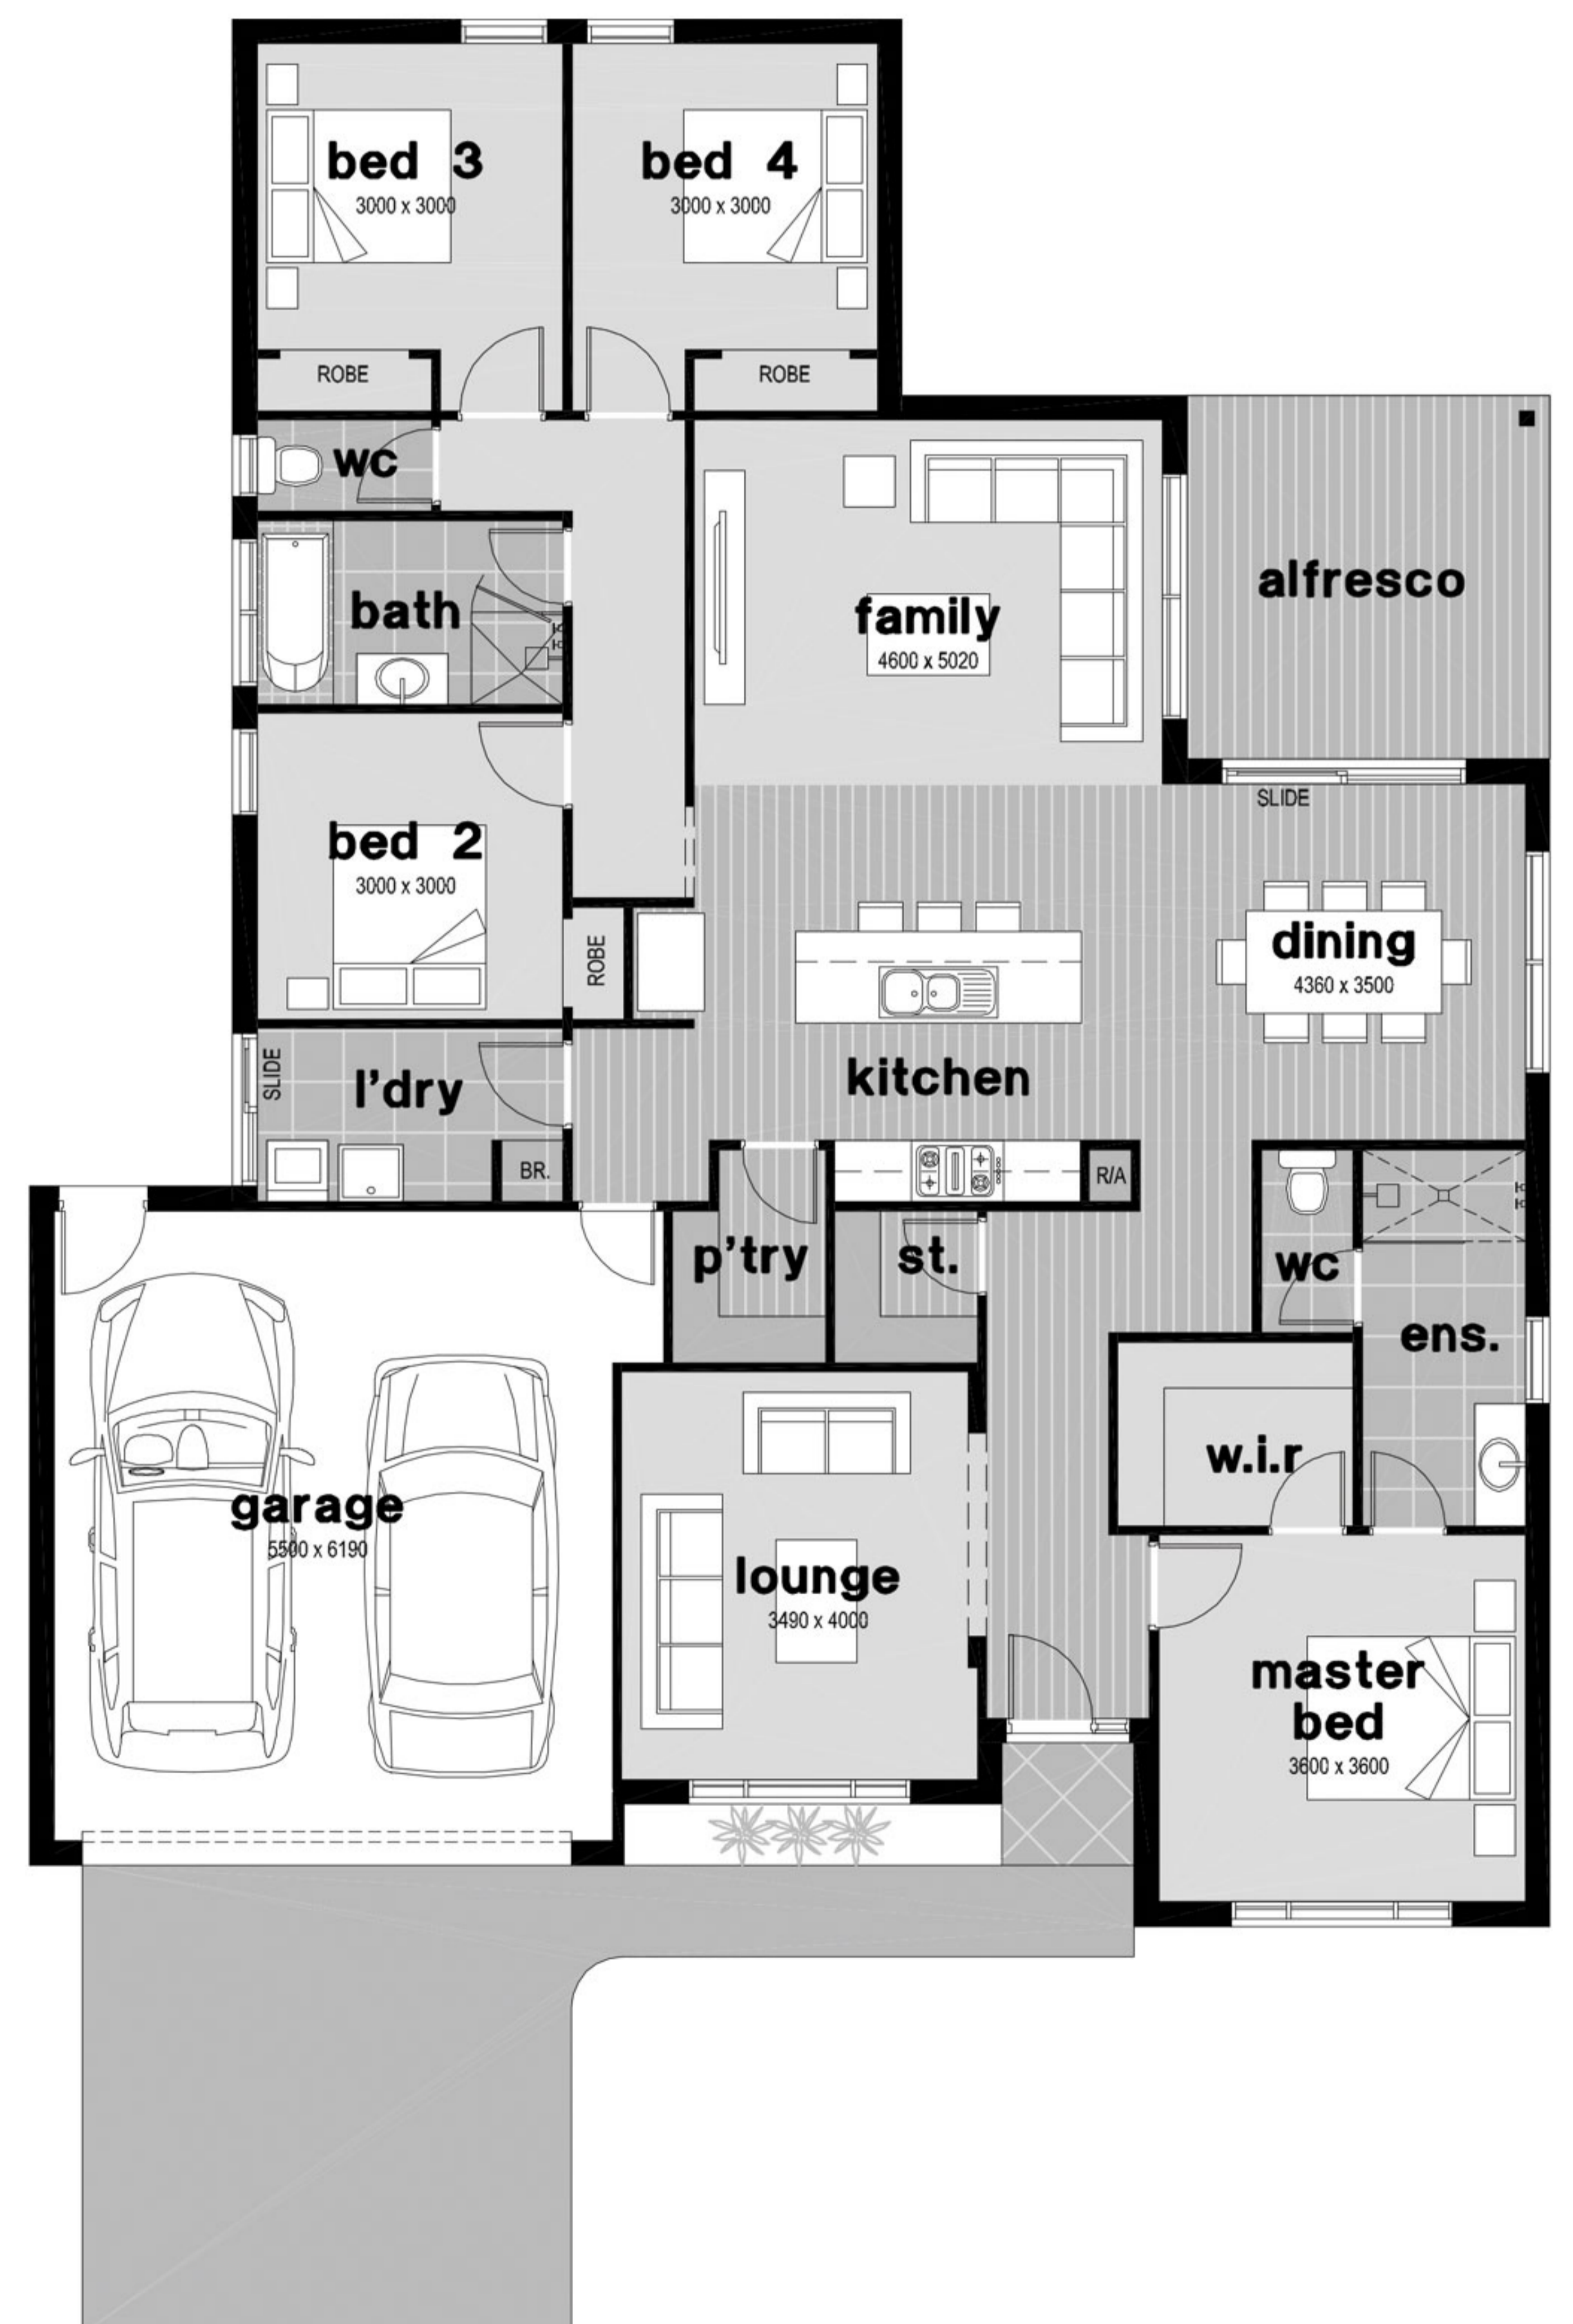

# quest23

 4
  2
  2

option two

House Area	171.87m <sup>2</sup>	18.50 squares
Garage Area	37.88m <sup>2</sup>	4.07 squares
Alfresco & Porch Area	12.70m <sup>2</sup>	1.37 squares
Total Area	222.45m <sup>2</sup>	23.94 squares
House Length	18.71 metres	
House Width	14.92 metres	