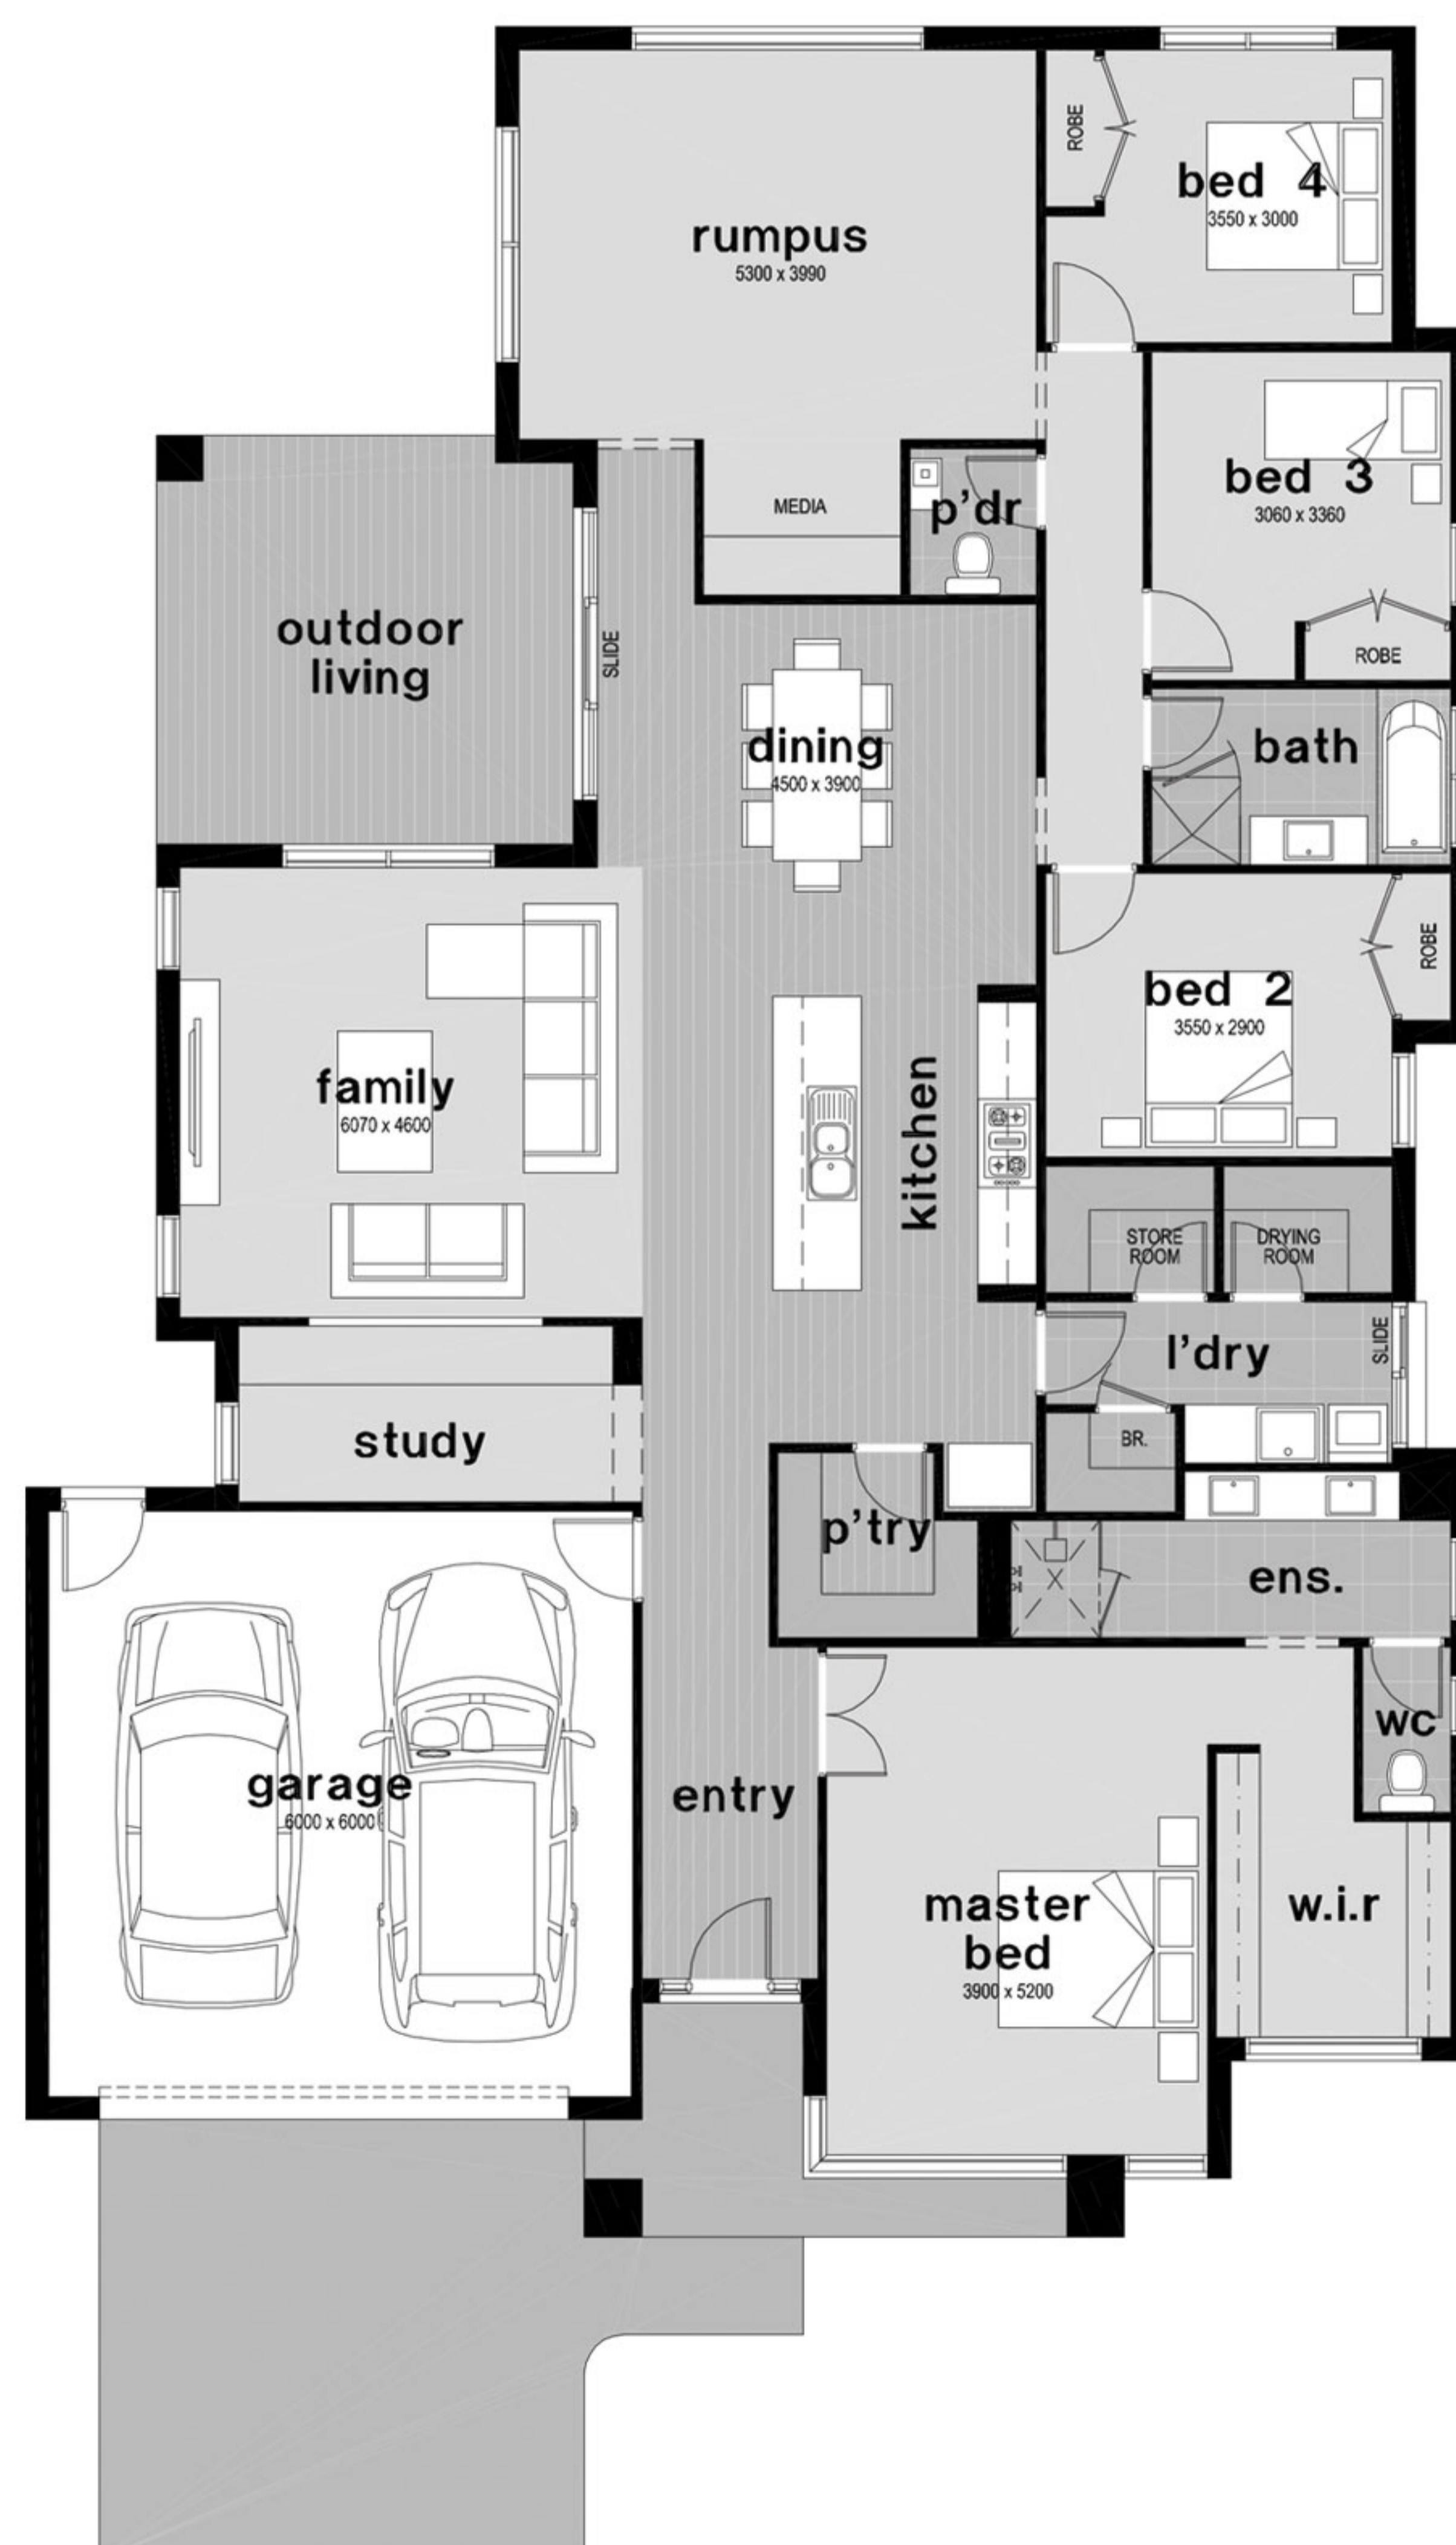

provenance29 Option Two

 4
  2
  2

option two

option three

House Area	216.46m ²	23.73 squares
Garage Area	39.34m ²	4.23 squares
Alfresco & Porch Area	17.64m ²	1.90 squares
Total Area	277.02m ²	29.82 squares
House Length	22.62 metres	
House Width	14.83 metres	