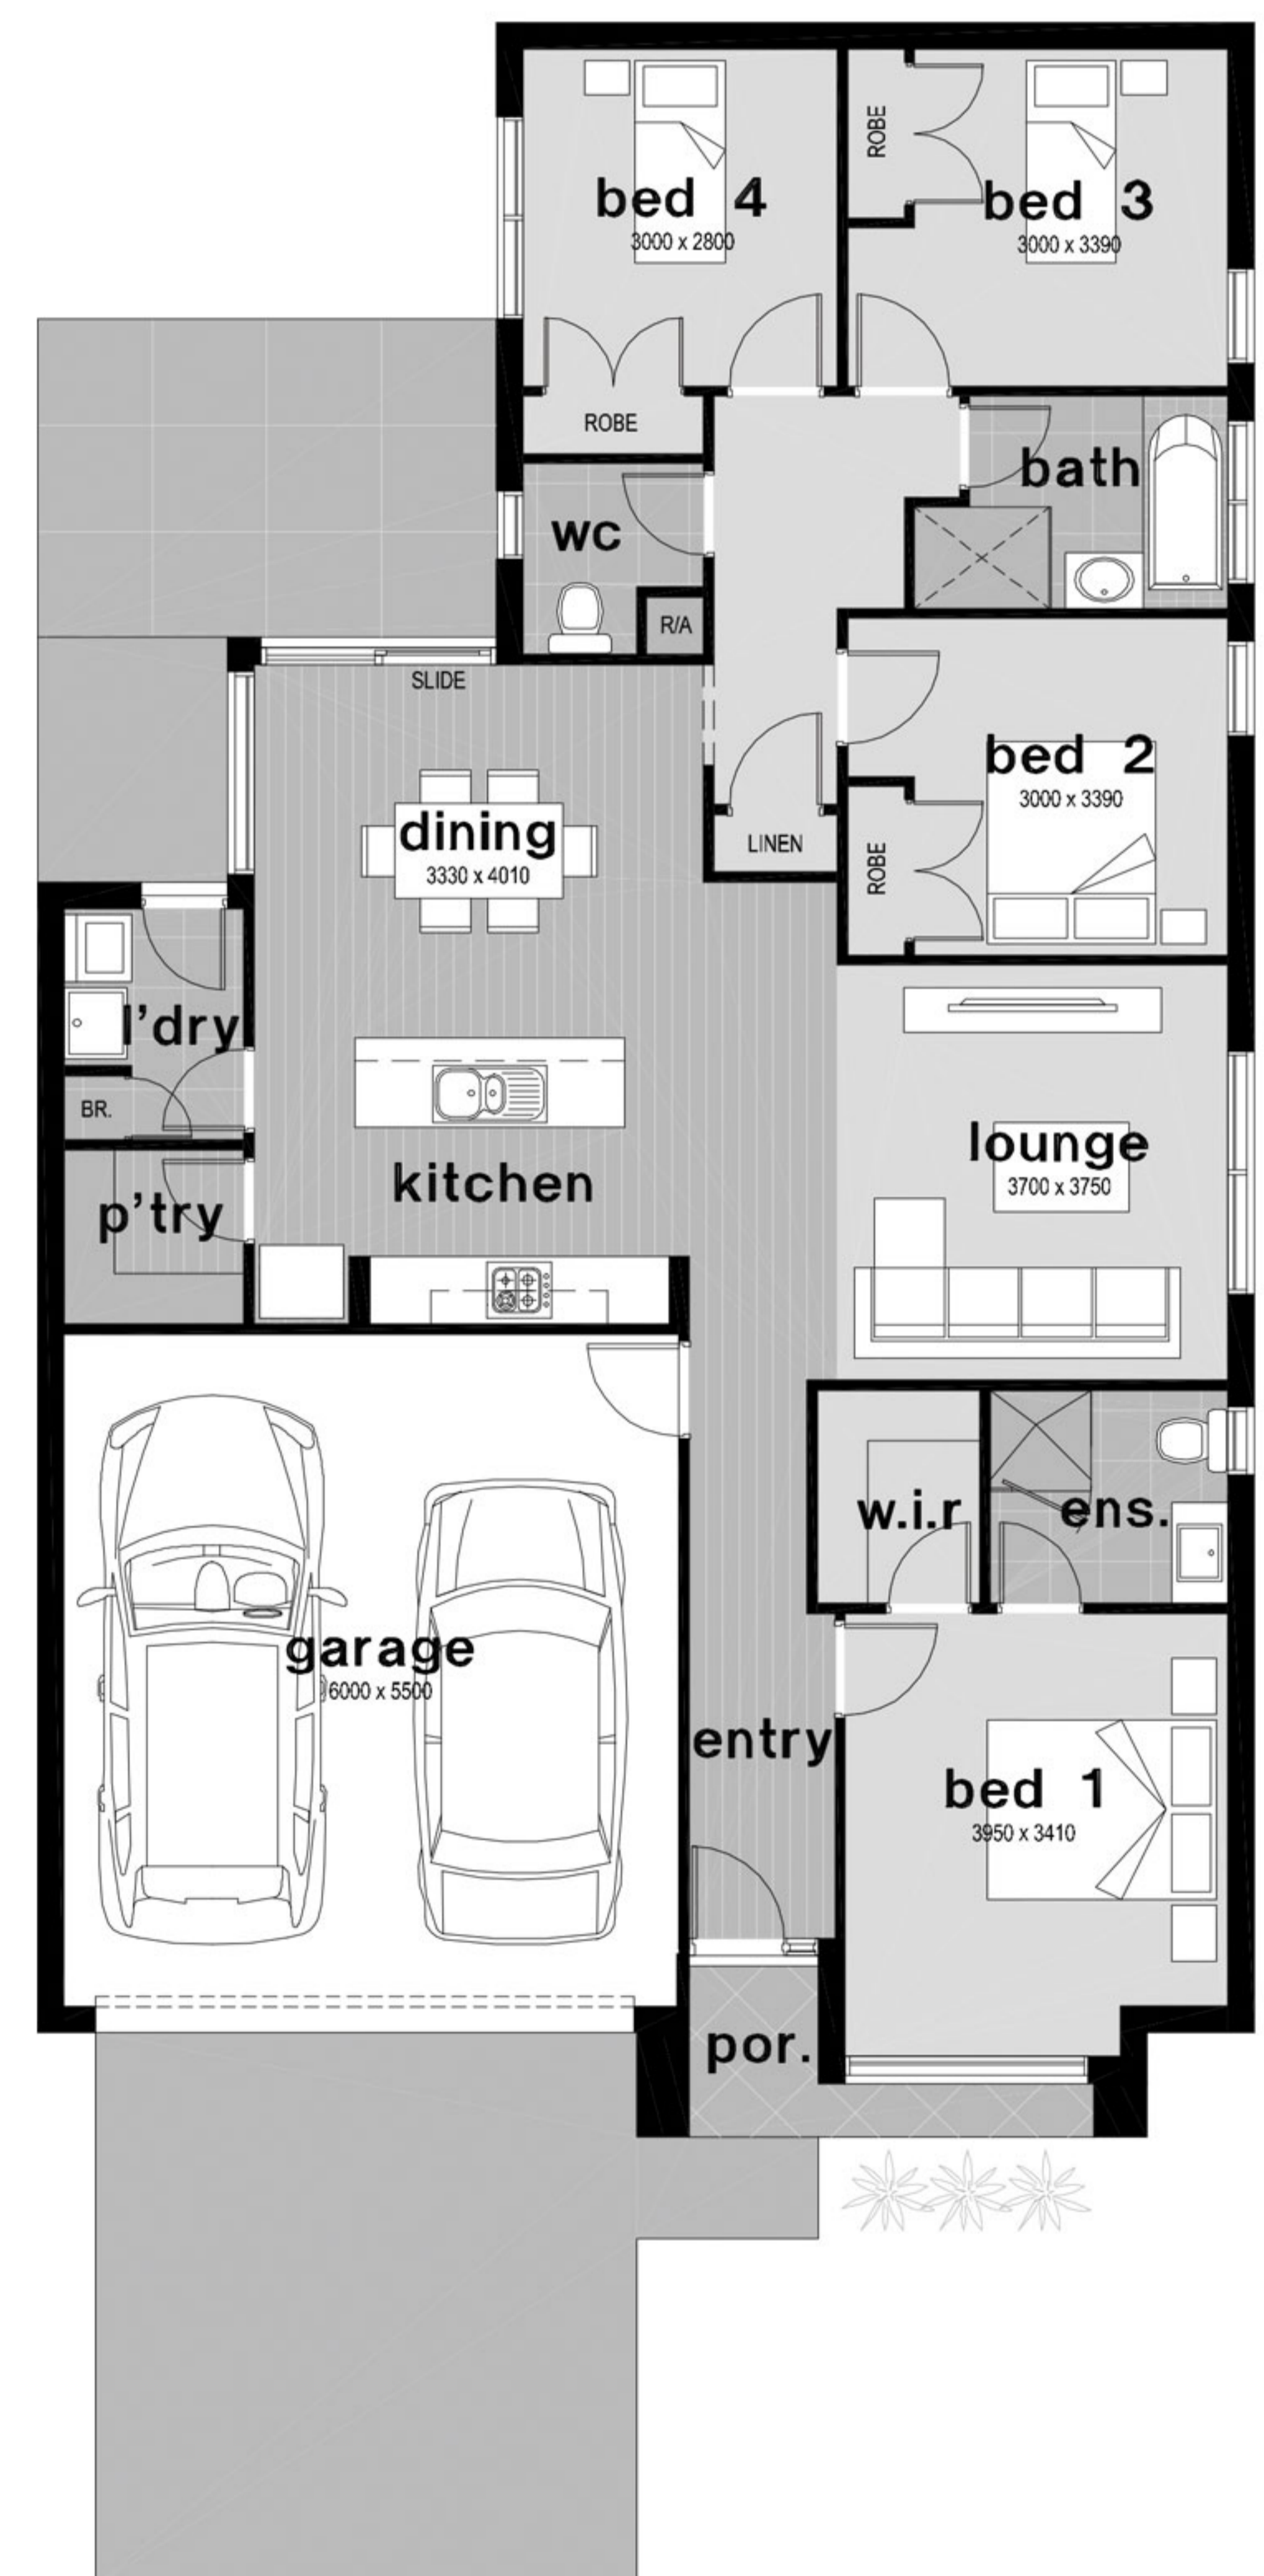

o'shannassy19

4 2 2

option two

option three

House Area	133.26m ²	14.34 squares
Garage Area	35.70m ²	3.84 squares
Alfresco & Porch Area	3.60m ²	0.38 squares
Total Area	172.56m ²	18.56 squares
House Length	18.85 metres	
House Width	10.85 metres	