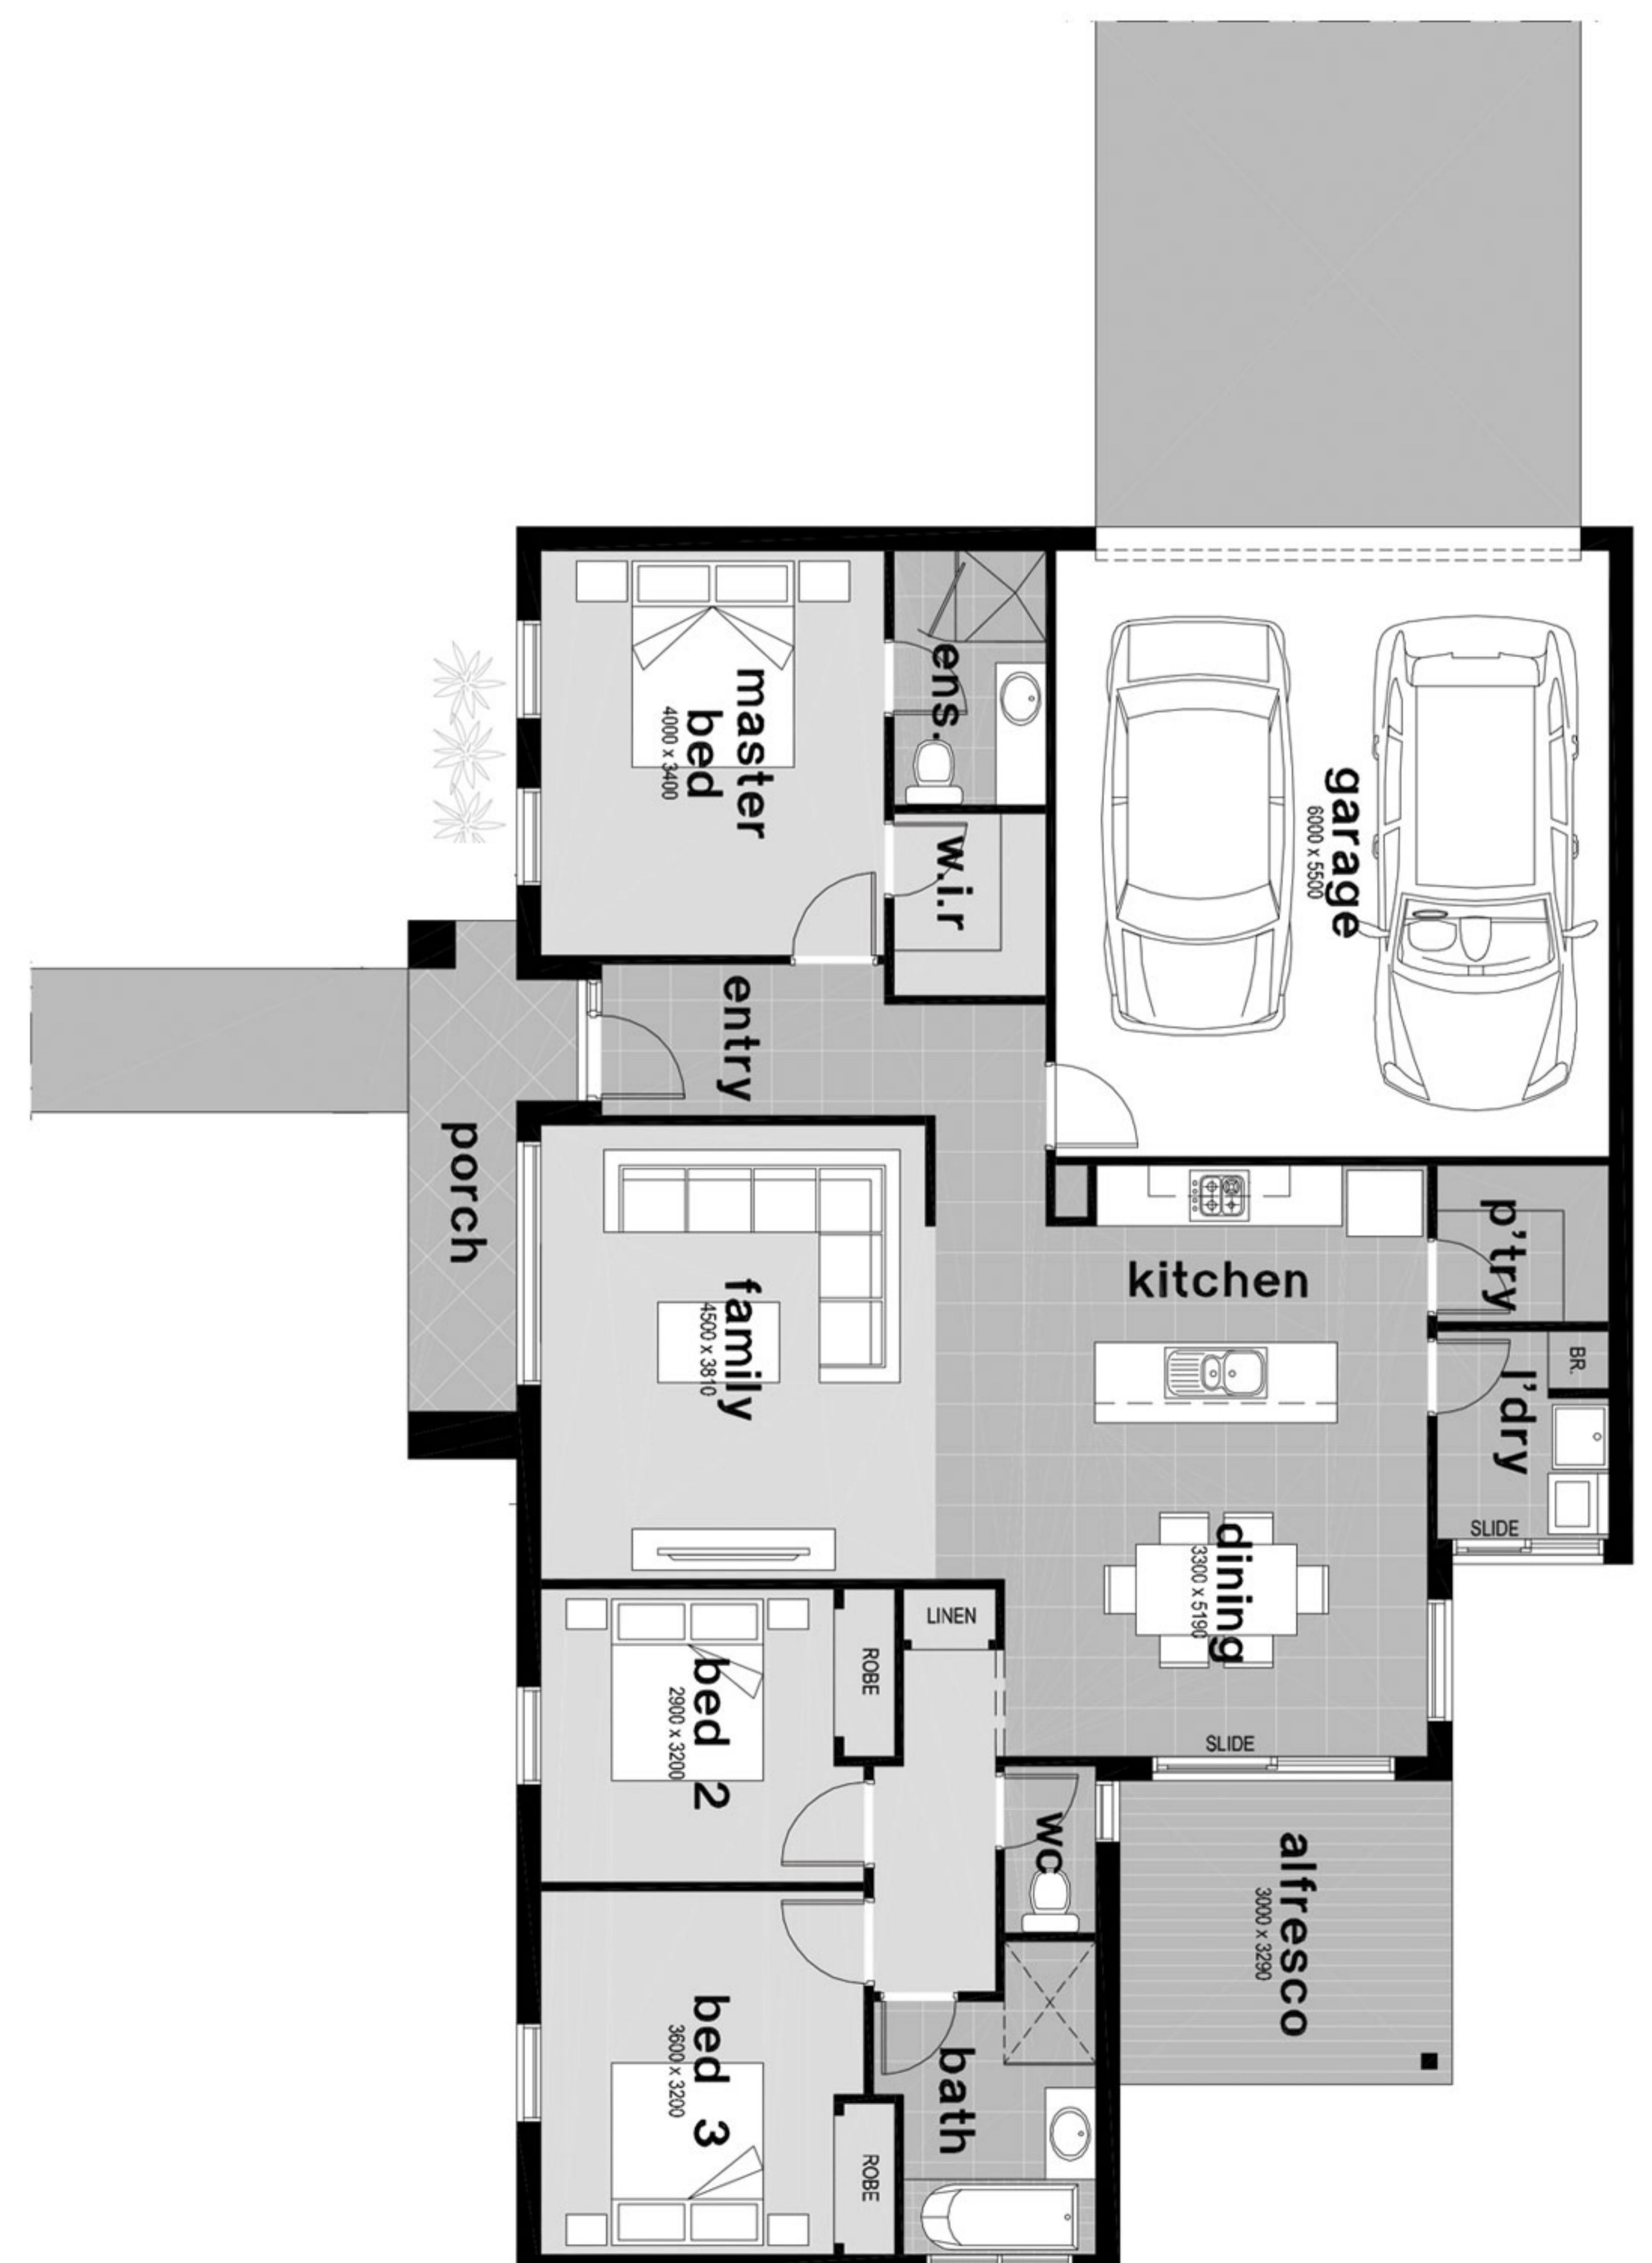

o'shannassy18

 3
  2
  2

option two

option three

House Area	126.33m ²	13.59 squares
Garage Area	35.65m ²	3.84 squares
Alfresco & Porch Area	9.87m ²	1.06 squares
Total Area	171.85m ²	17.81 squares
House Length	17.34 metres	
House Width	12.13 metres	