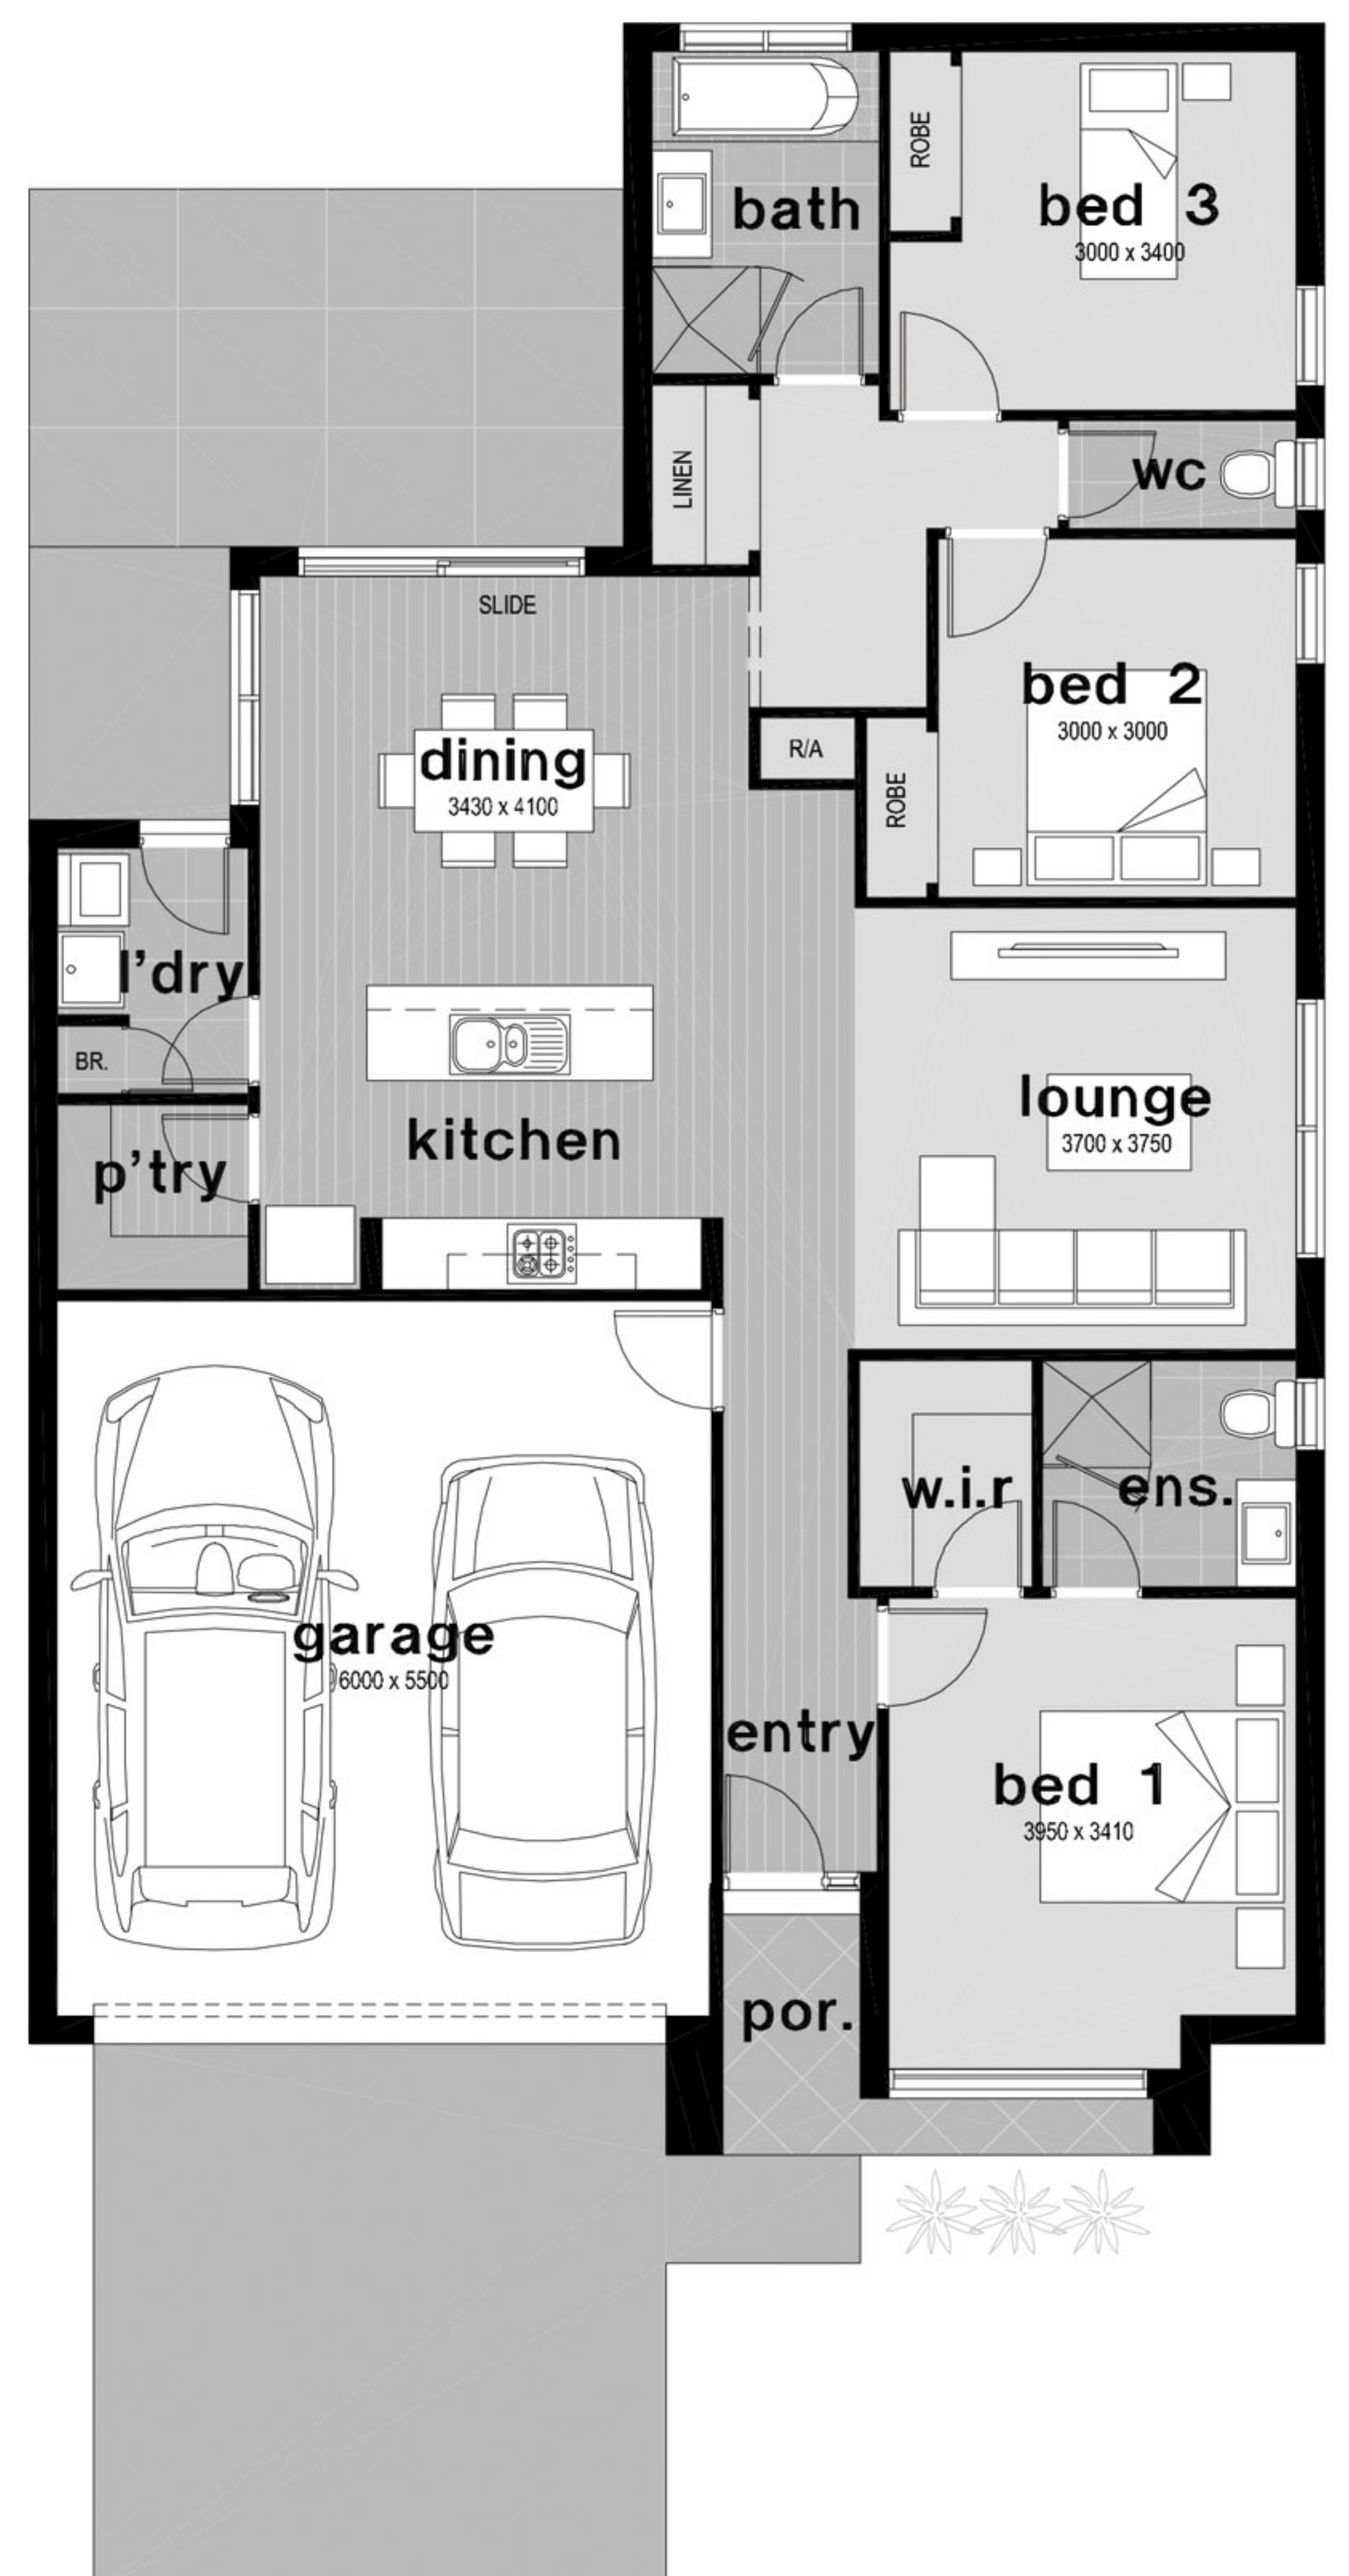

o'shannassy17

 3
  2
  2

option two

option three

House Area	122.15m ²	13.14 squares
Garage Area	35.75m ²	3.85 squares
Alfresco & Porch Area	4.29m ²	0.46 squares
Total Area	162.19m ²	17.45 squares
House Length	17.86 metres	
House Width	10.85 metres	