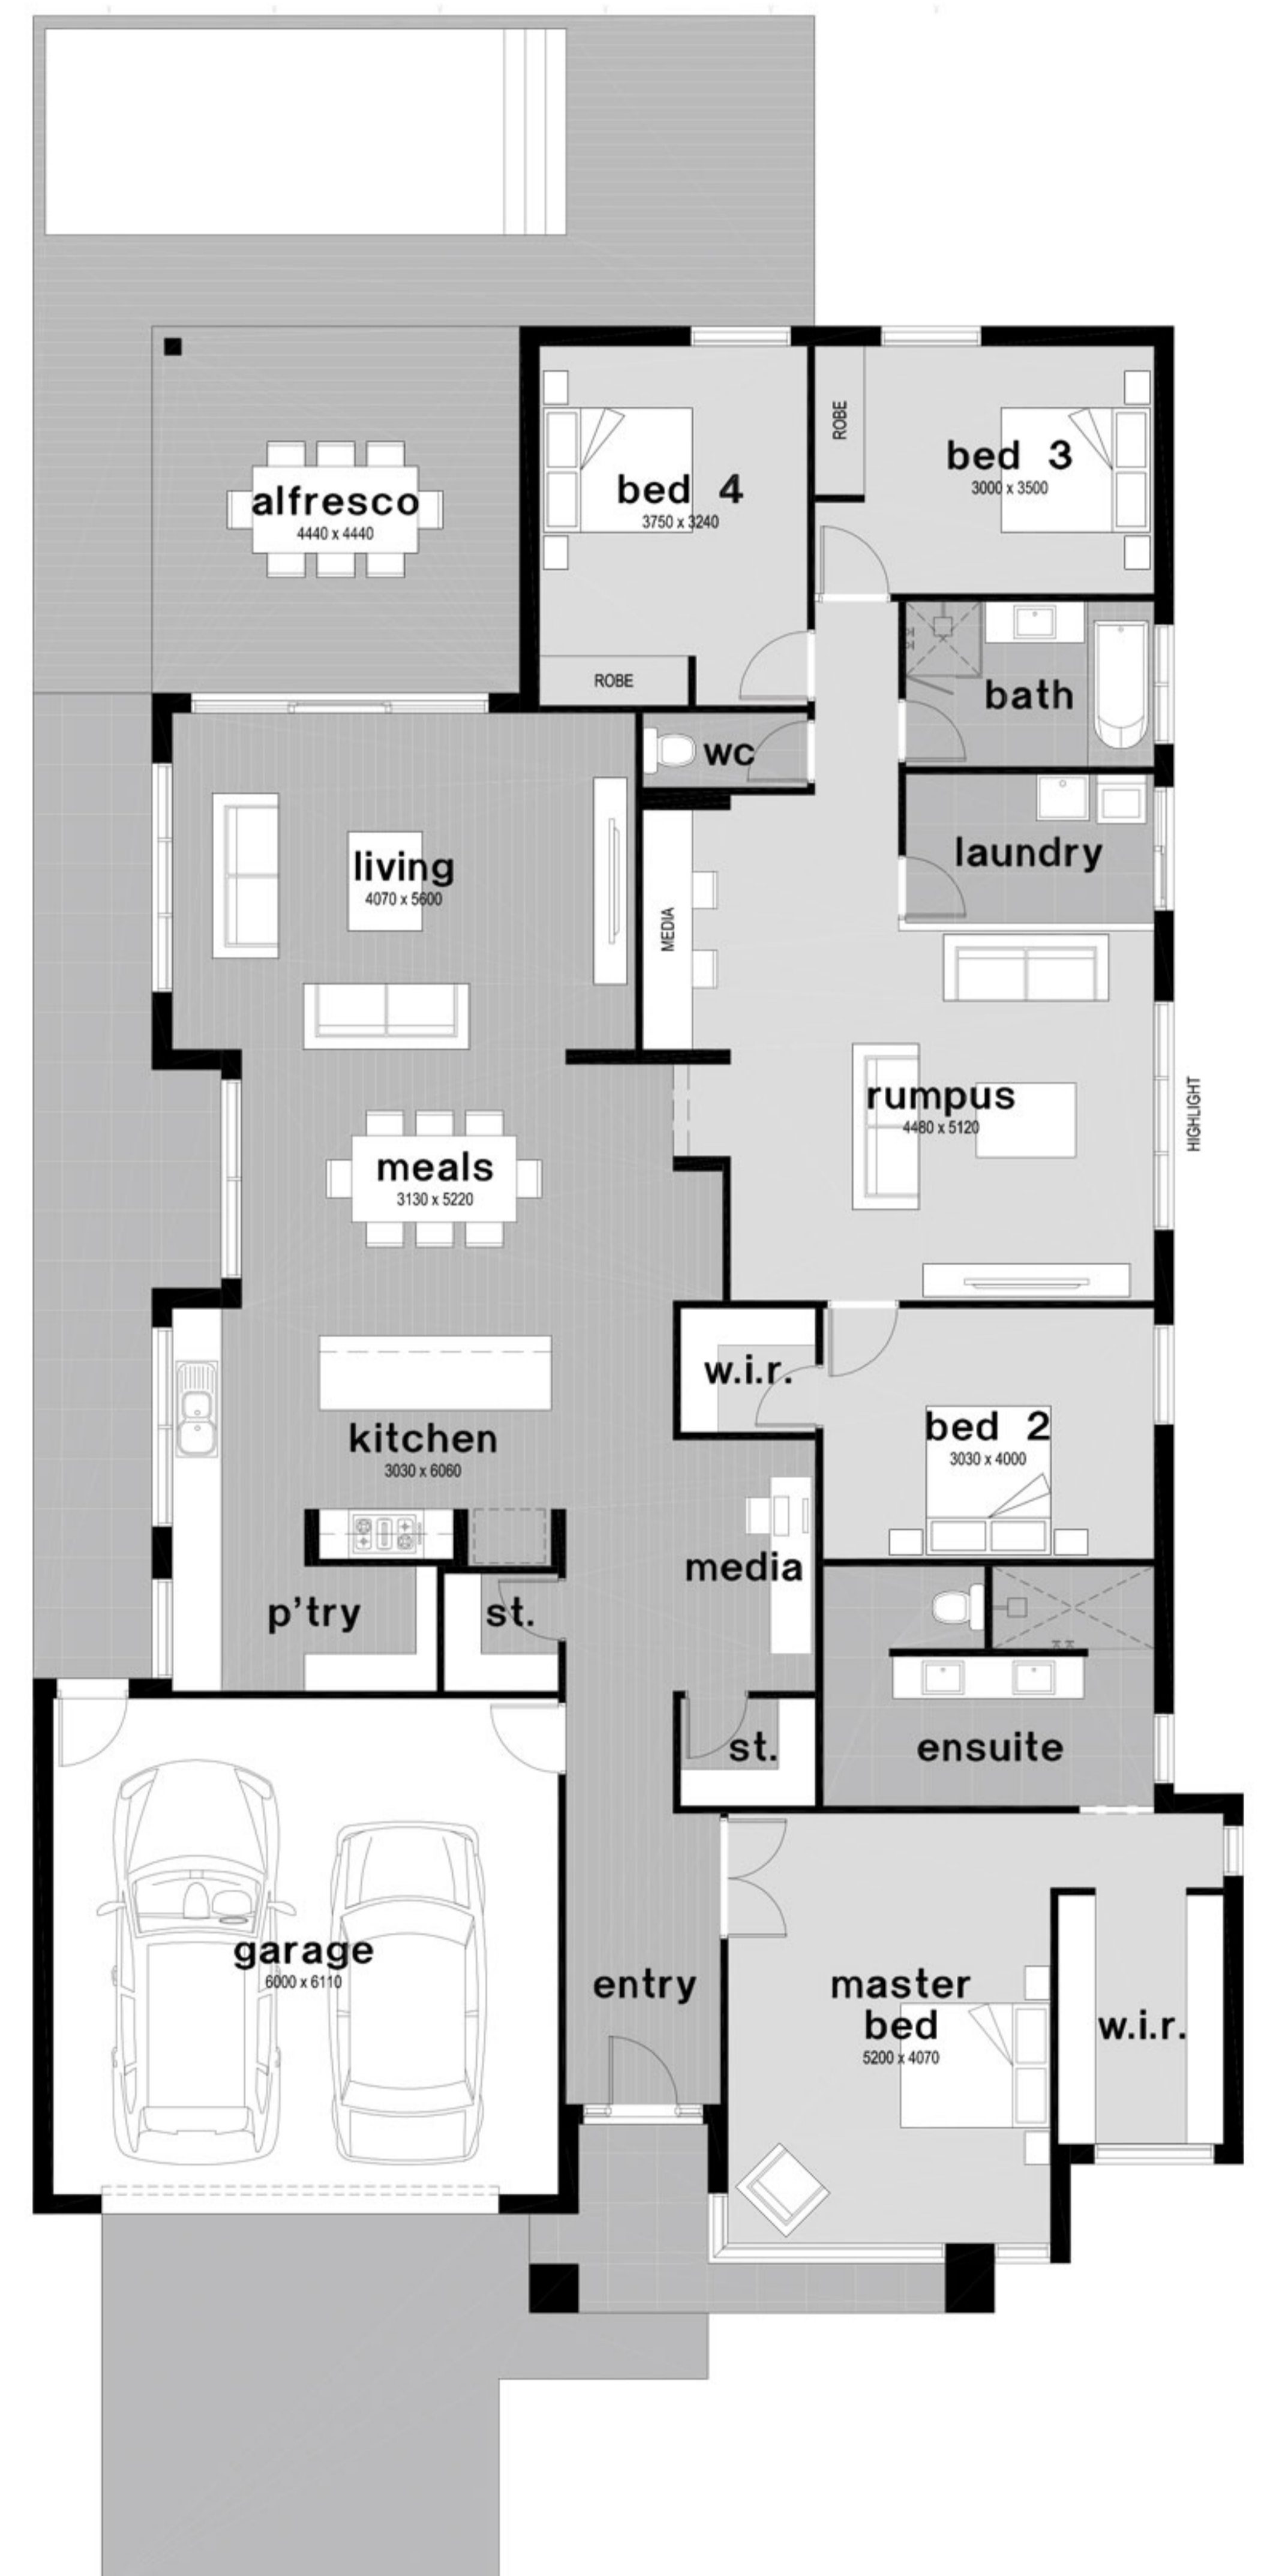

infinity32

 4
  2
  2

CUBE
SERIES

option two

House Area	233.10m ²	25.09 squares
Garage Area	40.16m ²	4.32 squares
Alfresco & Porch Area	19.71m ²	2.12 squares
Total Area	292.17m ²	31.4 squares
House Length	23.43 metres	
House Width	14.63 metres	