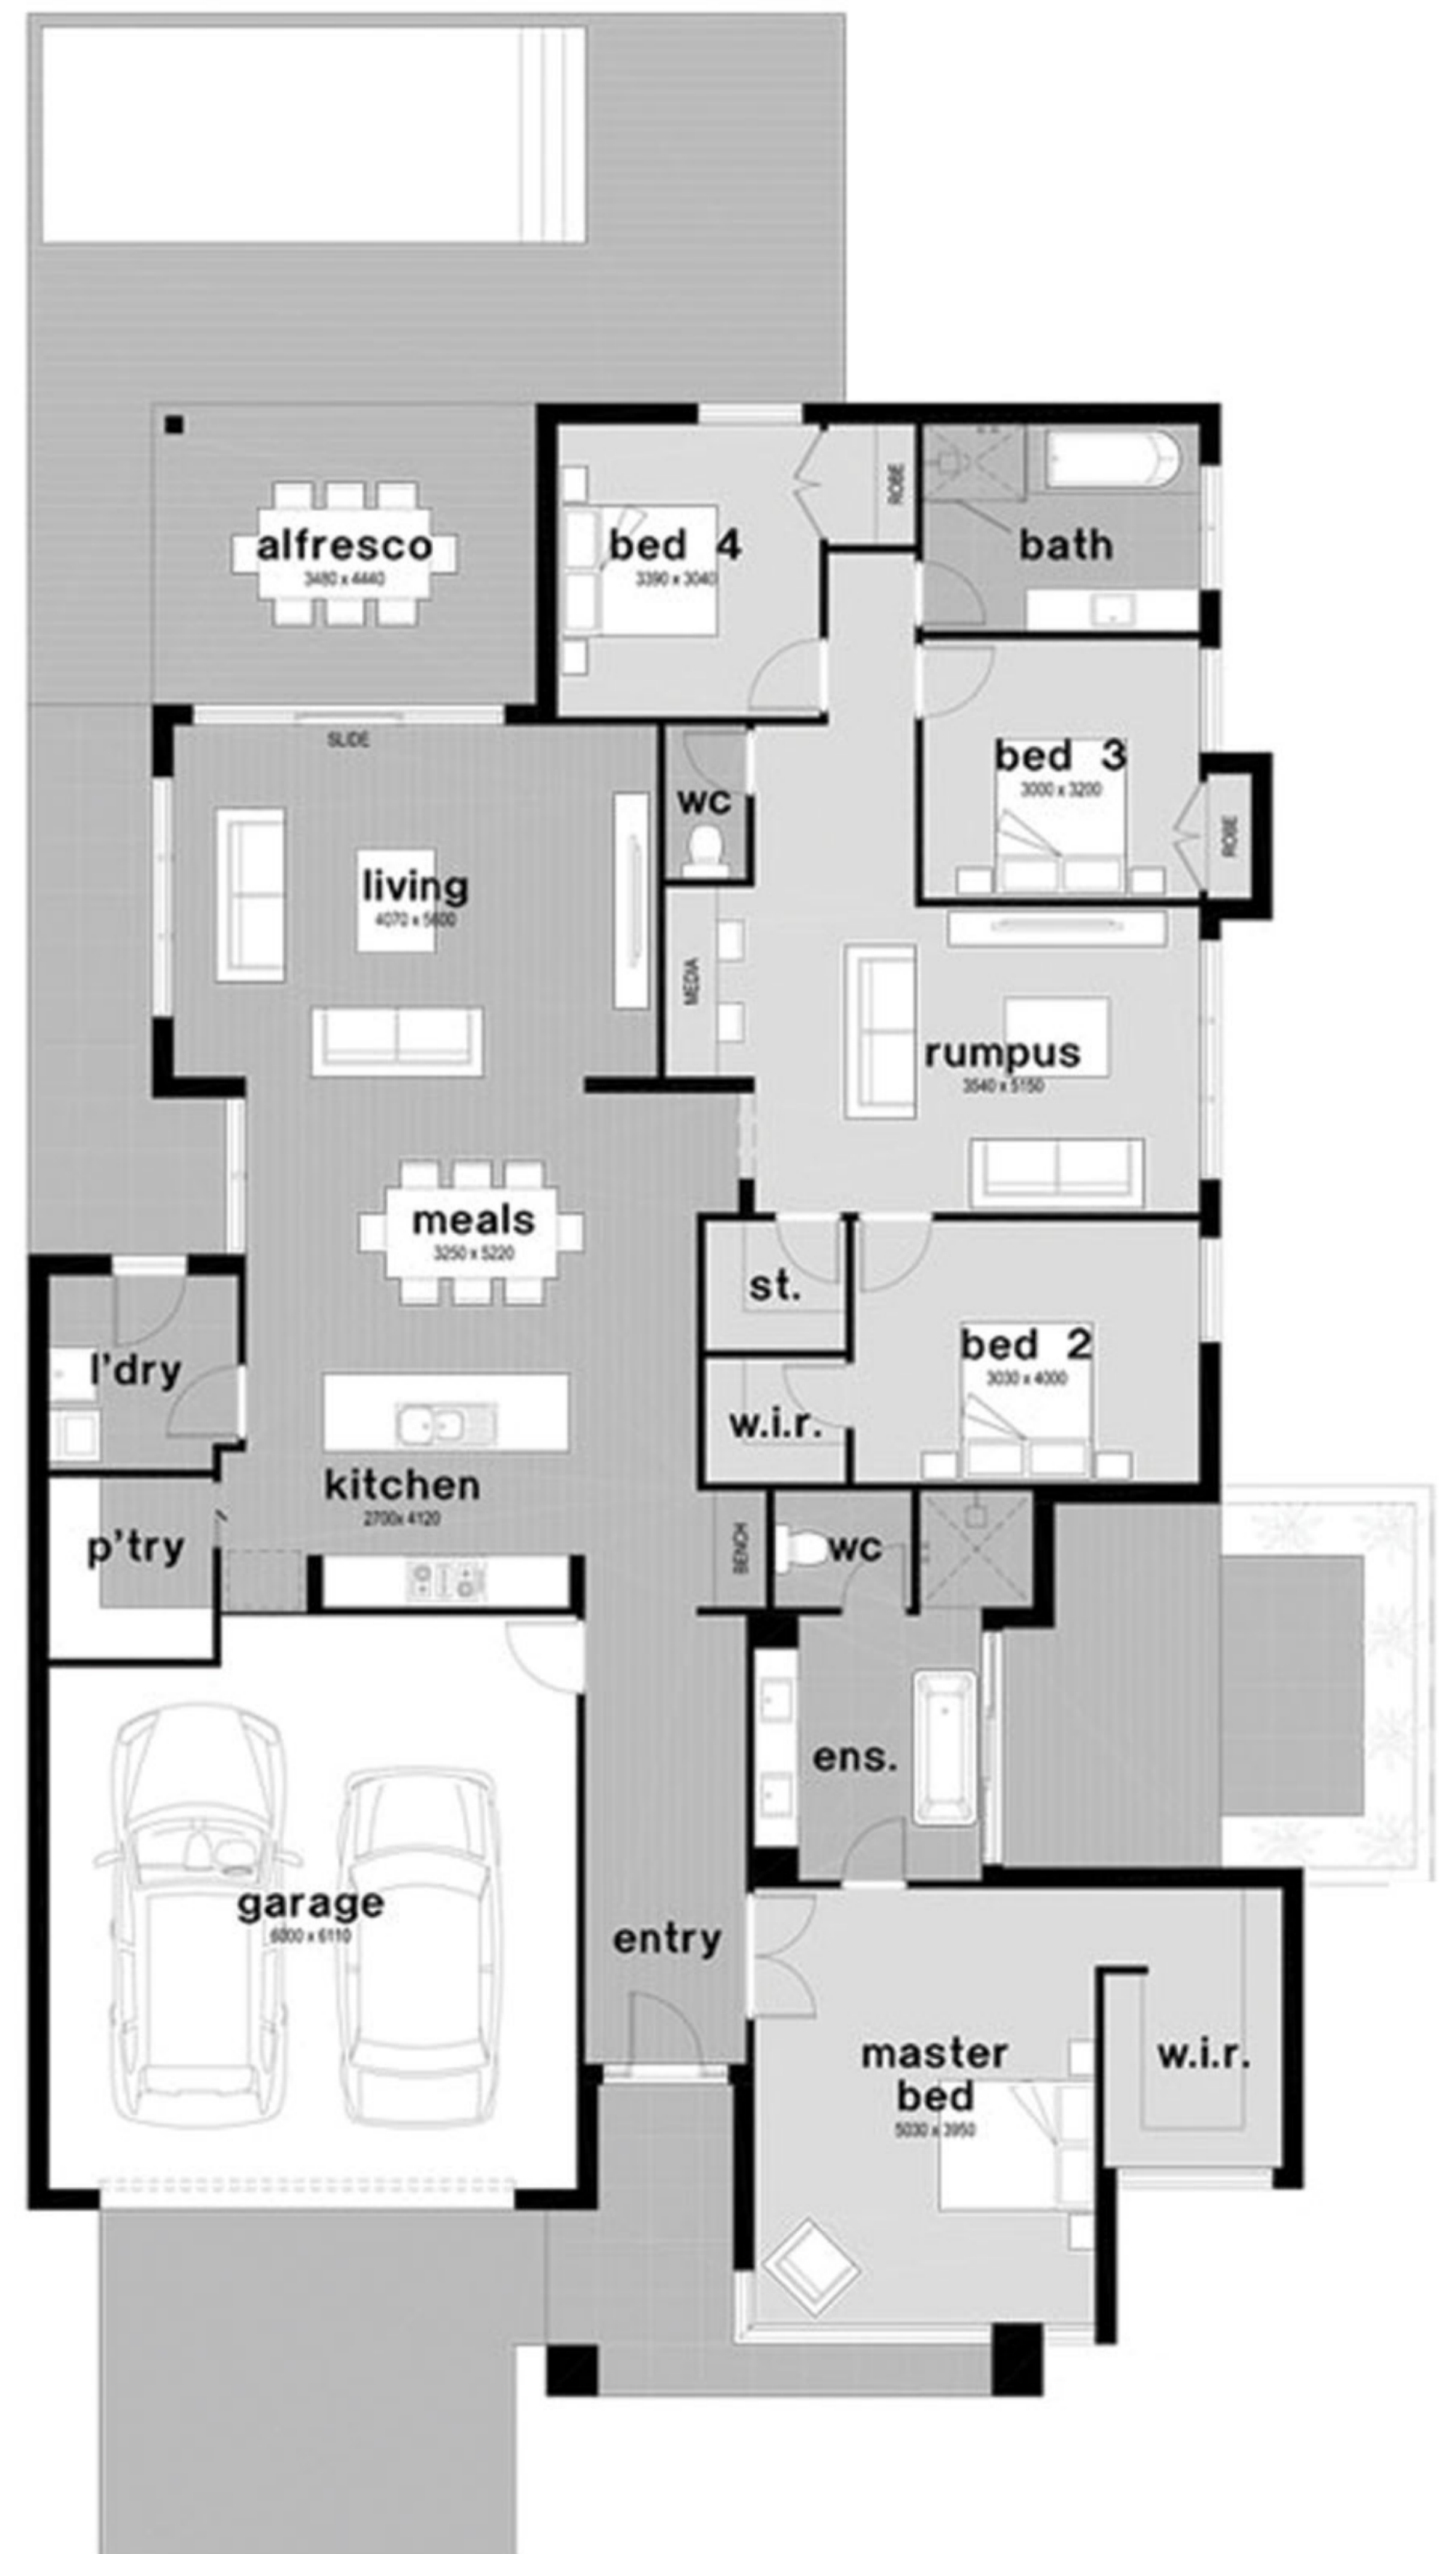

infinity29

4 2 2

option two

House Area	213.5m ²	23.00 squares
Garage Area	42.63m ²	4.59 squares
Alfresco & Porch Area	15.45m ²	1.66 squares
Total Area	271.6m ²	29.23 squares
House Length	22.43 metres	
House Width	14.99 metres	