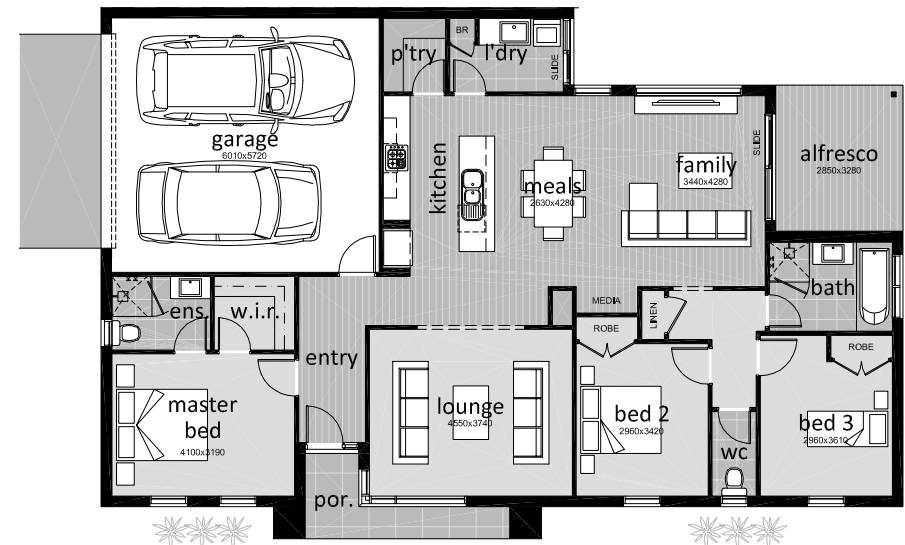

O'Shannassy20

3 2 2

house+land
COMPLETE

TURNKEY
PACKAGE

HOUSE & INCLUSIONS **\$271,990***

LESS \$20K FOR FIRST HOME BUYERS + LAND

FIXED SITE COSTS!

UNBEATABLE PACKAGE INCLUSIONS